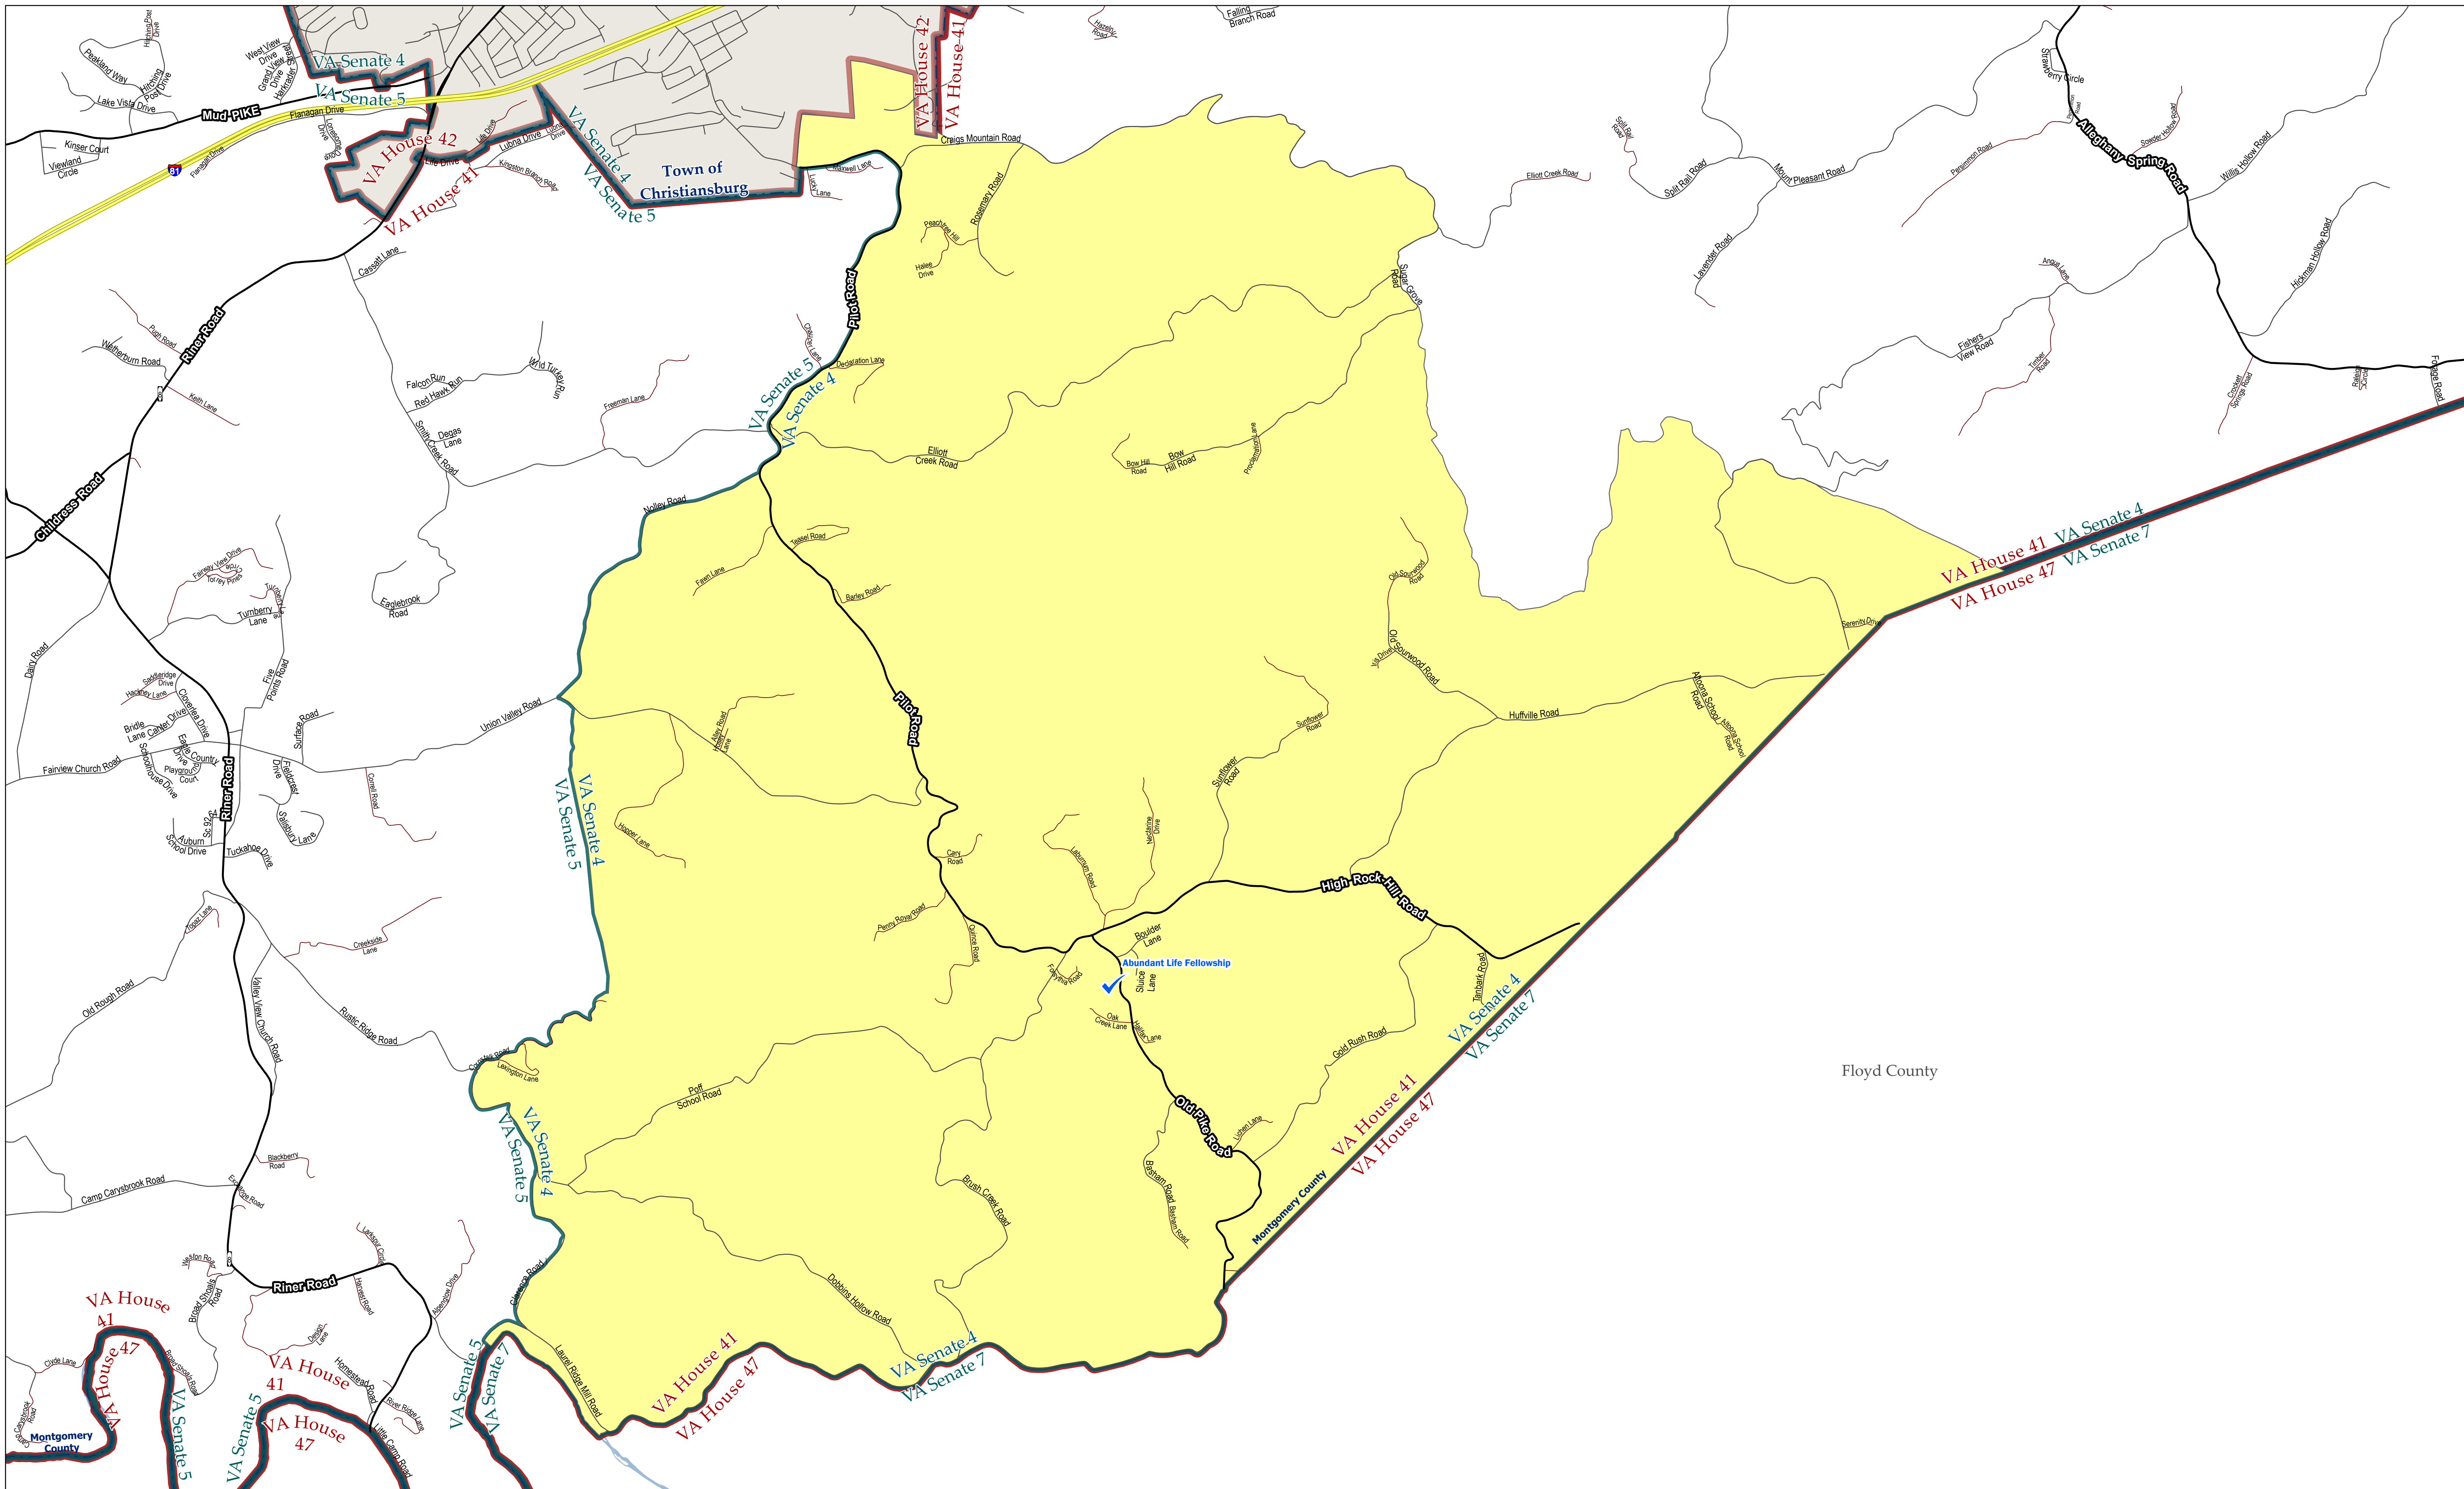

Prepared by Montgomery County, VA
 Planning & GIS Services
 7/17/2024

- Precinct of Interest
- Incorporated Town
- Railroad
- Poll Location
- Unincorporated County
- Major Water Body
- House of Delegates
- Major Roads
- All Other Roads
- VA Senate

- Precinct of Interest
- VA Senate
- Major Roads
- Poll Location
- Incorporated Town
- All Other Roads
- House of Delegates
- Unincorporated County
- Major Water Body

D-2 Precinct

House of Delegate District: 41
 VA Senate District: 5

D-3 Precinct

House of Delegate District: 42
 VA Senate District: 4

Polling Place:
 Victory Restoration Church

190 Bishops Gate Rd
 Christiansburg, VA 24073

Scale: 1:5,425

Prepared by Montgomery County, VA
 Planning & GIS Services
 7/17/2024

- Precinct of Interest
- VA Senate
- Major Roads
- ✓ Poll Location
- Incorporated Town
- All Other Roads
- House of Delegates
- Unincorporated County
- Major Water Body

D-4 Precinct

House of Delegate District: 41
 VA Senate District: 4