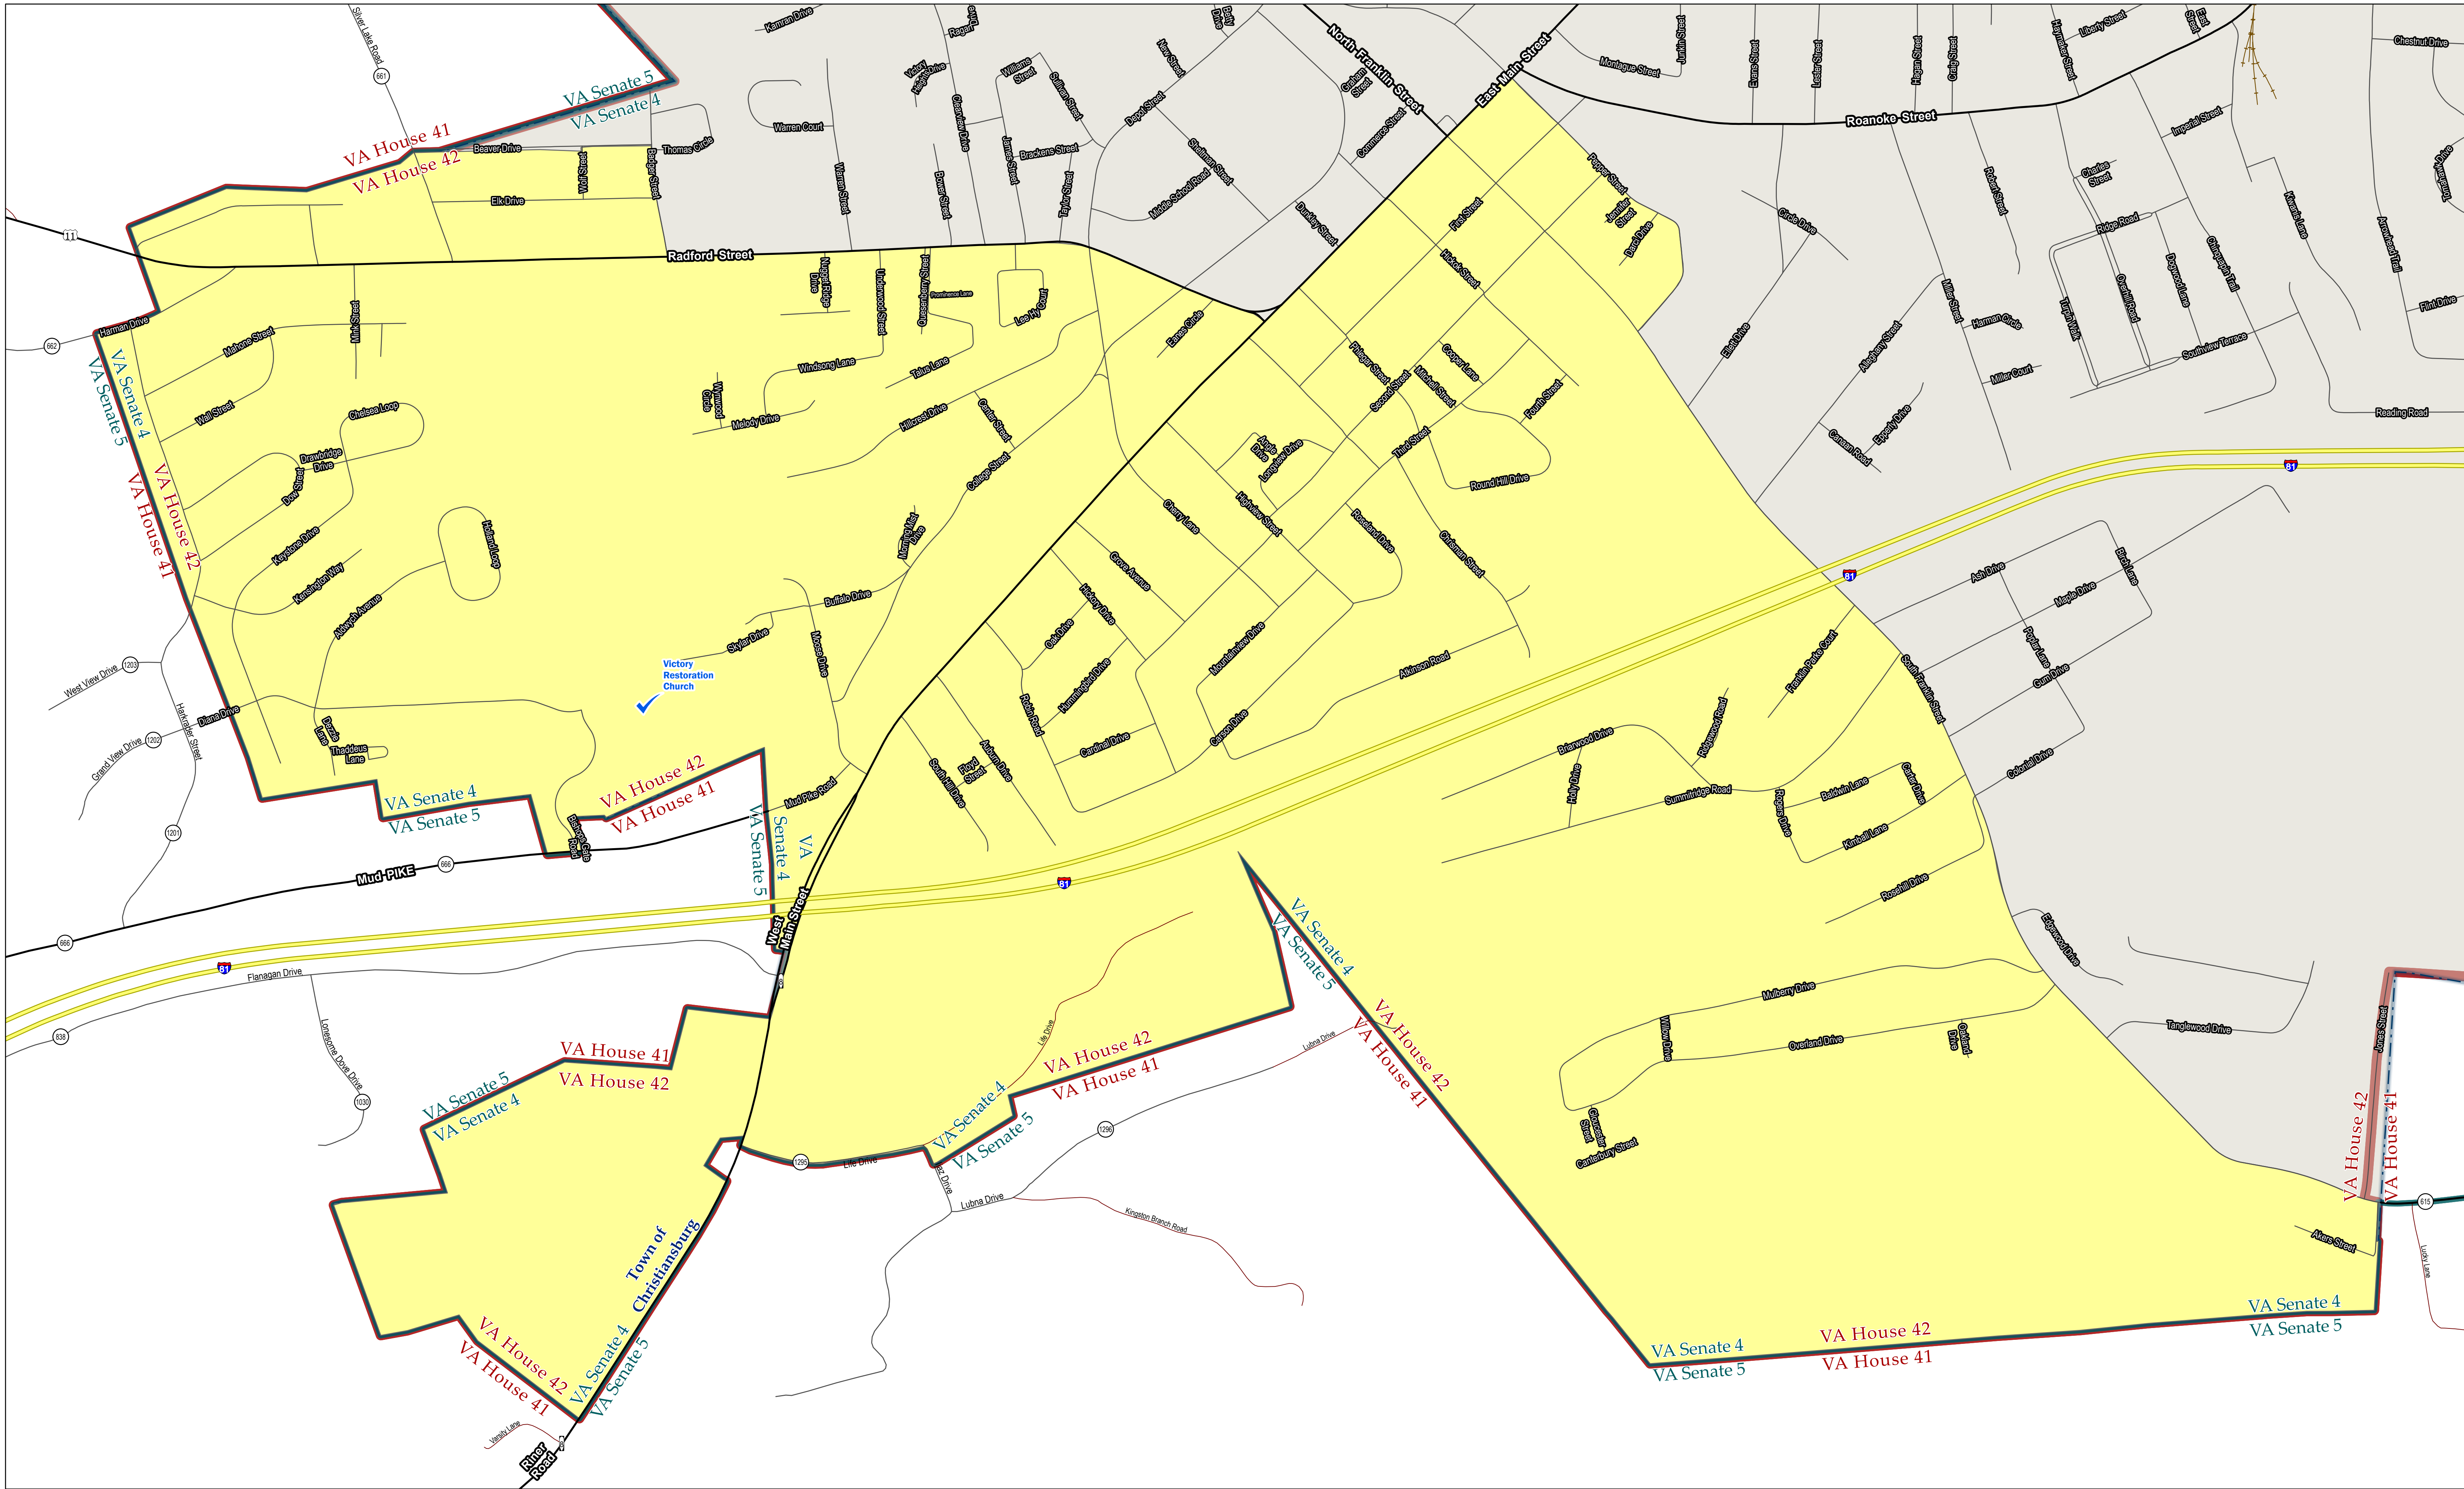

Prepared by Montgomery County, VA
Planning & GIS Services
7/17/2024

- Precinct of Interest
- VA Senate
- Major Roads
- ✓ Poll Location
- Incorporated Town
- All Other Roads
- House of Delegates
- Unincorporated County
- Railroad

D-3 Precinct

House of Delegate District: 42
VA Senate District: 4

Polling Place:
Victory Restoration Church

190 Bishops Gate Rd
Christiansburg, VA 24073

Scale: 1:5,425