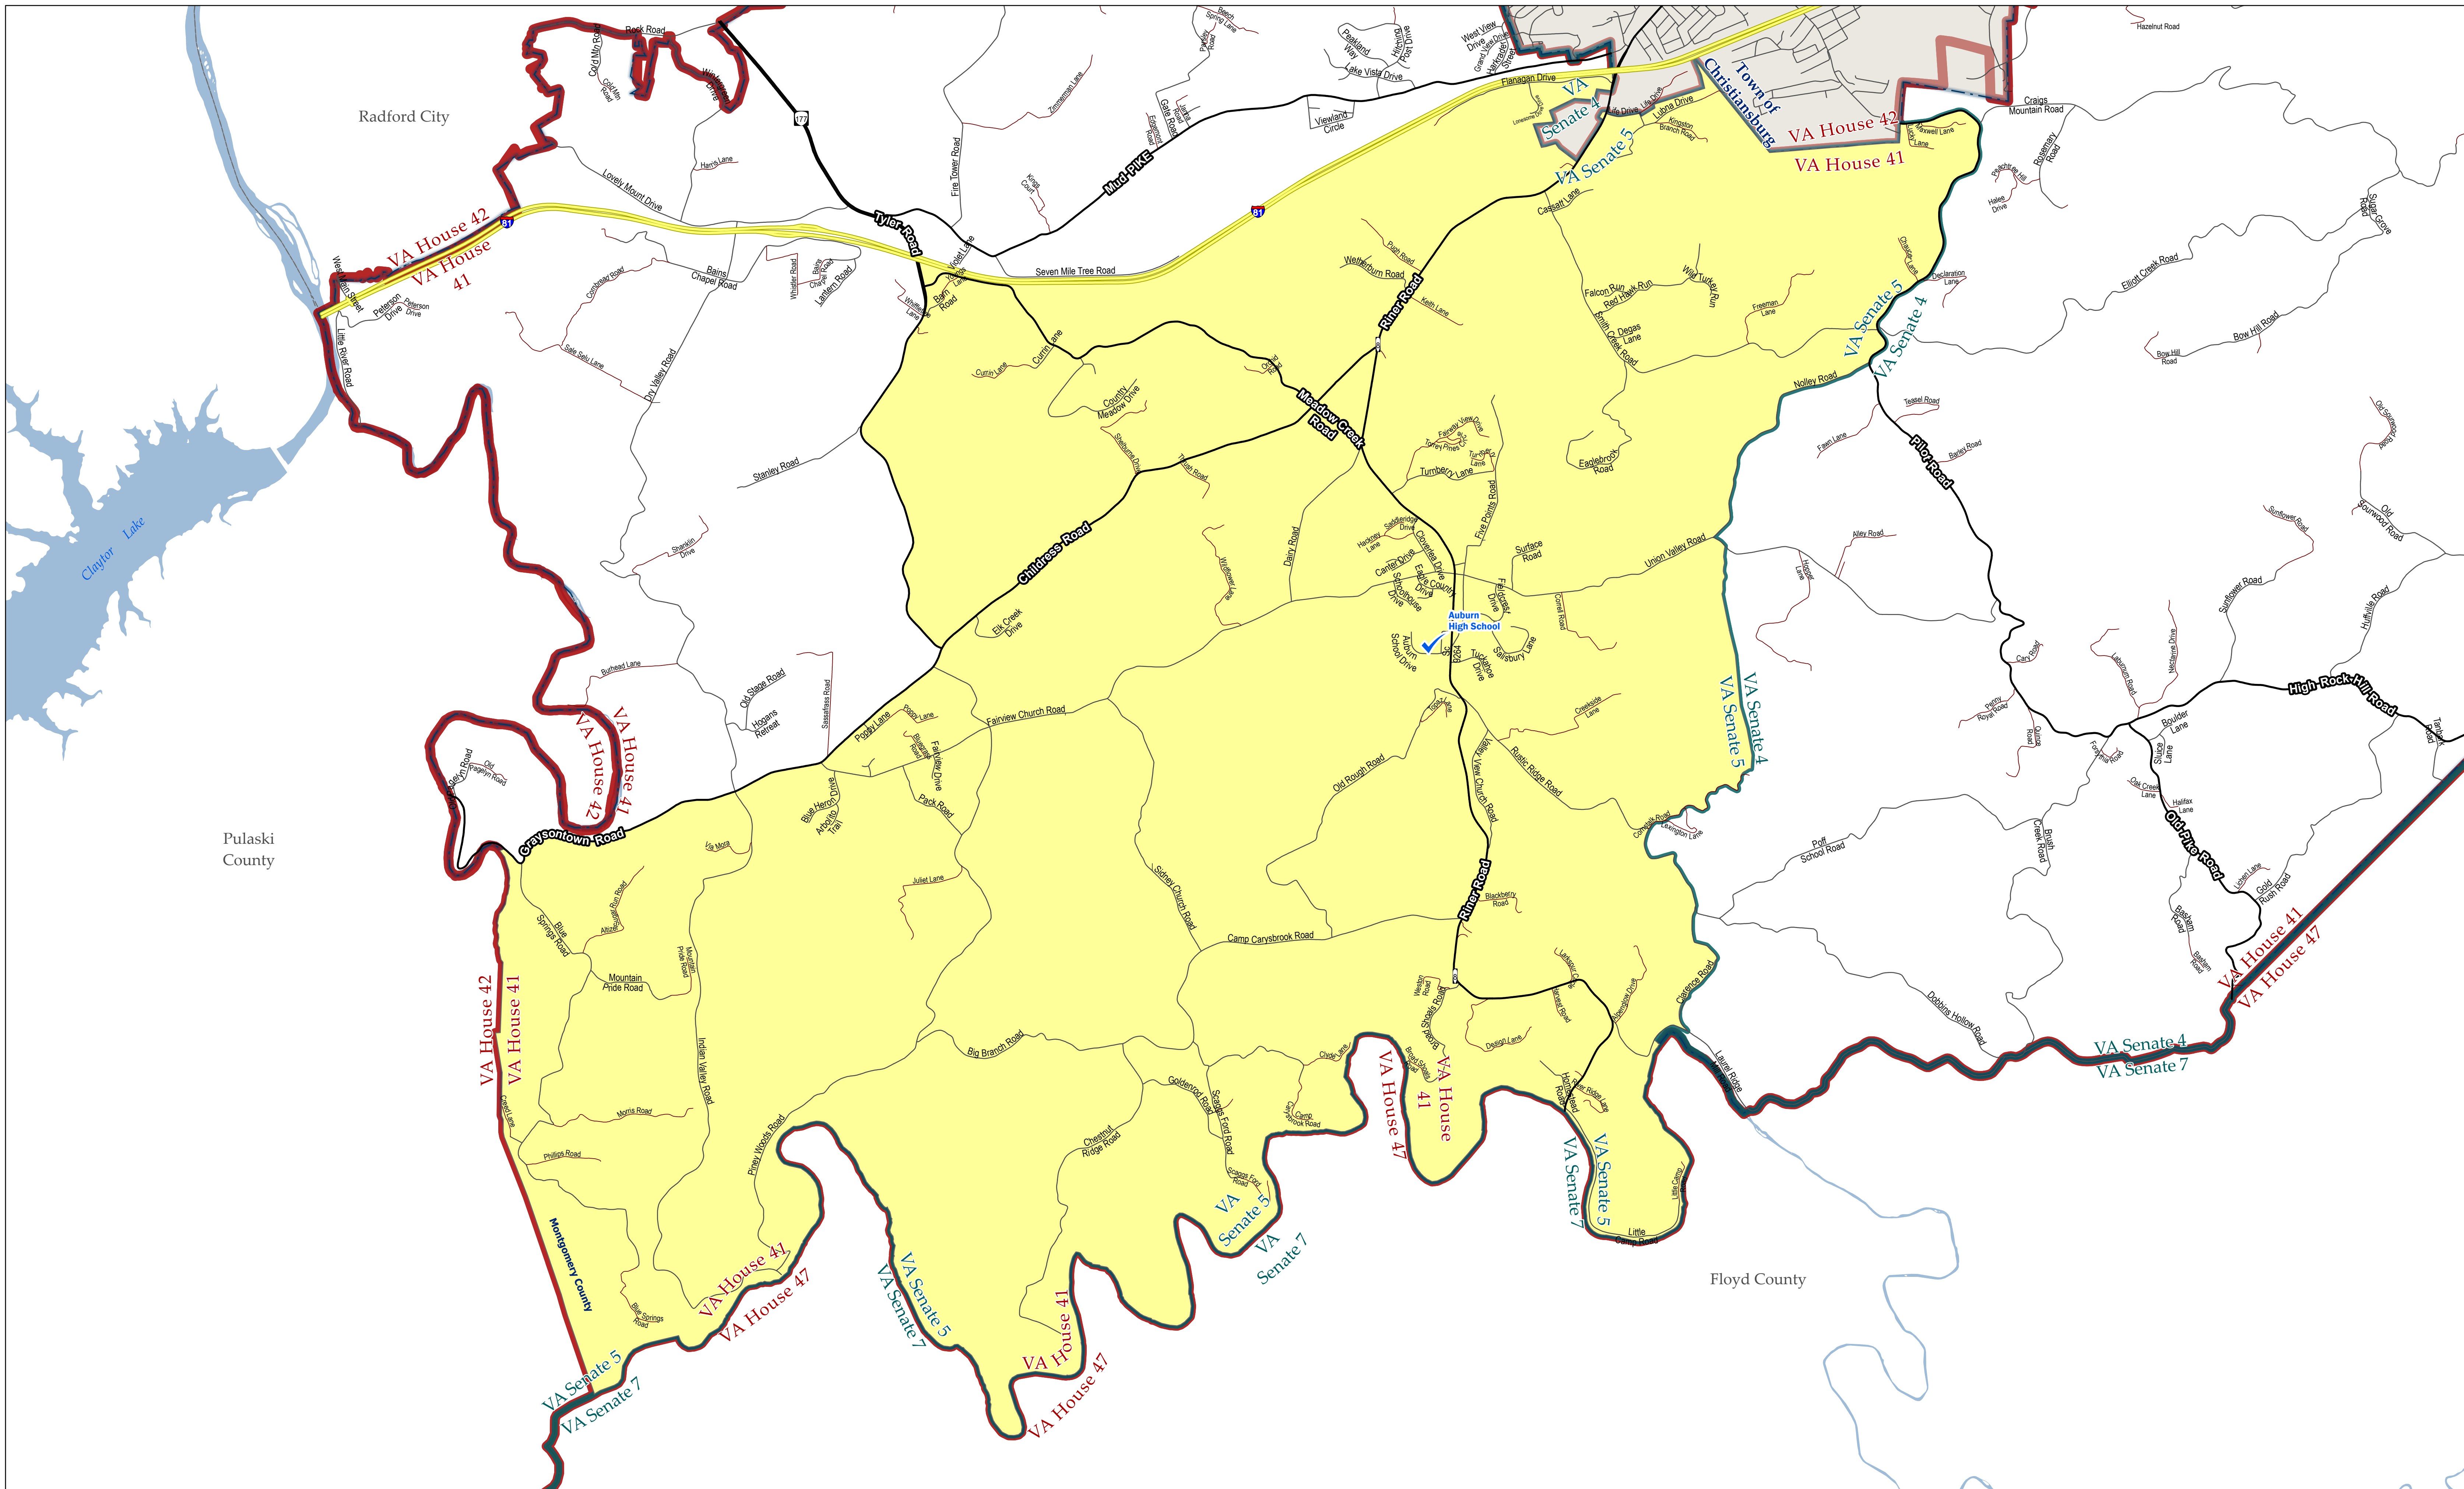

Prepared by Montgomery County, VA
 Planning & GIS Services
 7/17/2024

- Precinct of Interest
- Incorporated Town
- Railroad
- Poll Location
- Unincorporated County
- Major Water Body
- House of Delegates
- Major Roads
- All Other Roads
- VA Senate

D-1 Precinct

House of Delegate District: 41
 VA Senate District: 5

Polling Place:
 Christiansburg Middle School

1205 Buffalo Dr
 Christiansburg, VA 24073

Scale: 1:28,515

Prepared by Montgomery County, VA
 Planning & GIS Services
 7/17/2024

- Precinct of Interest
- VA Senate
- Major Roads
- Poll Location
- Incorporated Town
- All Other Roads
- House of Delegates
- Unincorporated County
- Major Water Body

D-2 Precinct

House of Delegate District: 41
 VA Senate District: 5

- Precinct of Interest
- VA Senate
- Major Roads
- ✓ Poll Location
- Incorporated Town
- All Other Roads
- House of Delegates
- Unincorporated County
- Major Water Body

D-4 Precinct

House of Delegate District: 41
 VA Senate District: 4