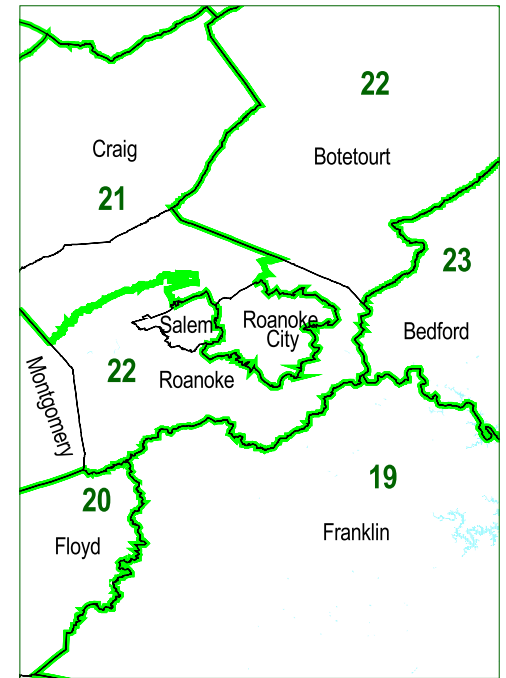

Northern Virginia

Tidewater Area

Central Virginia

Roanoke Area

2008 Senate Districts