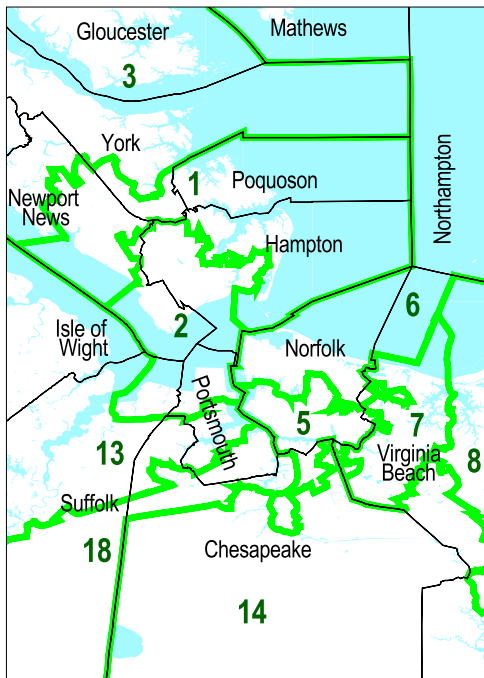

Northern Virginia

Tidewater Area

Central Virginia

Roanoke Area

2008 Senate Districts