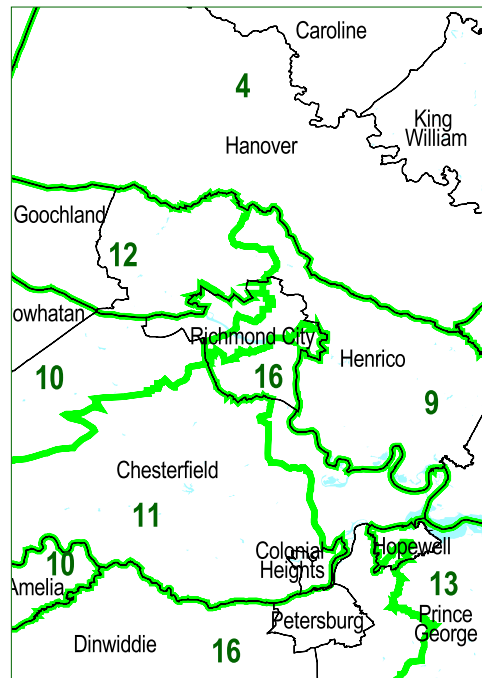

Northern Virginia

Tidewater Area

Central Virginia

Roanoke Area

2008 Senate Districts