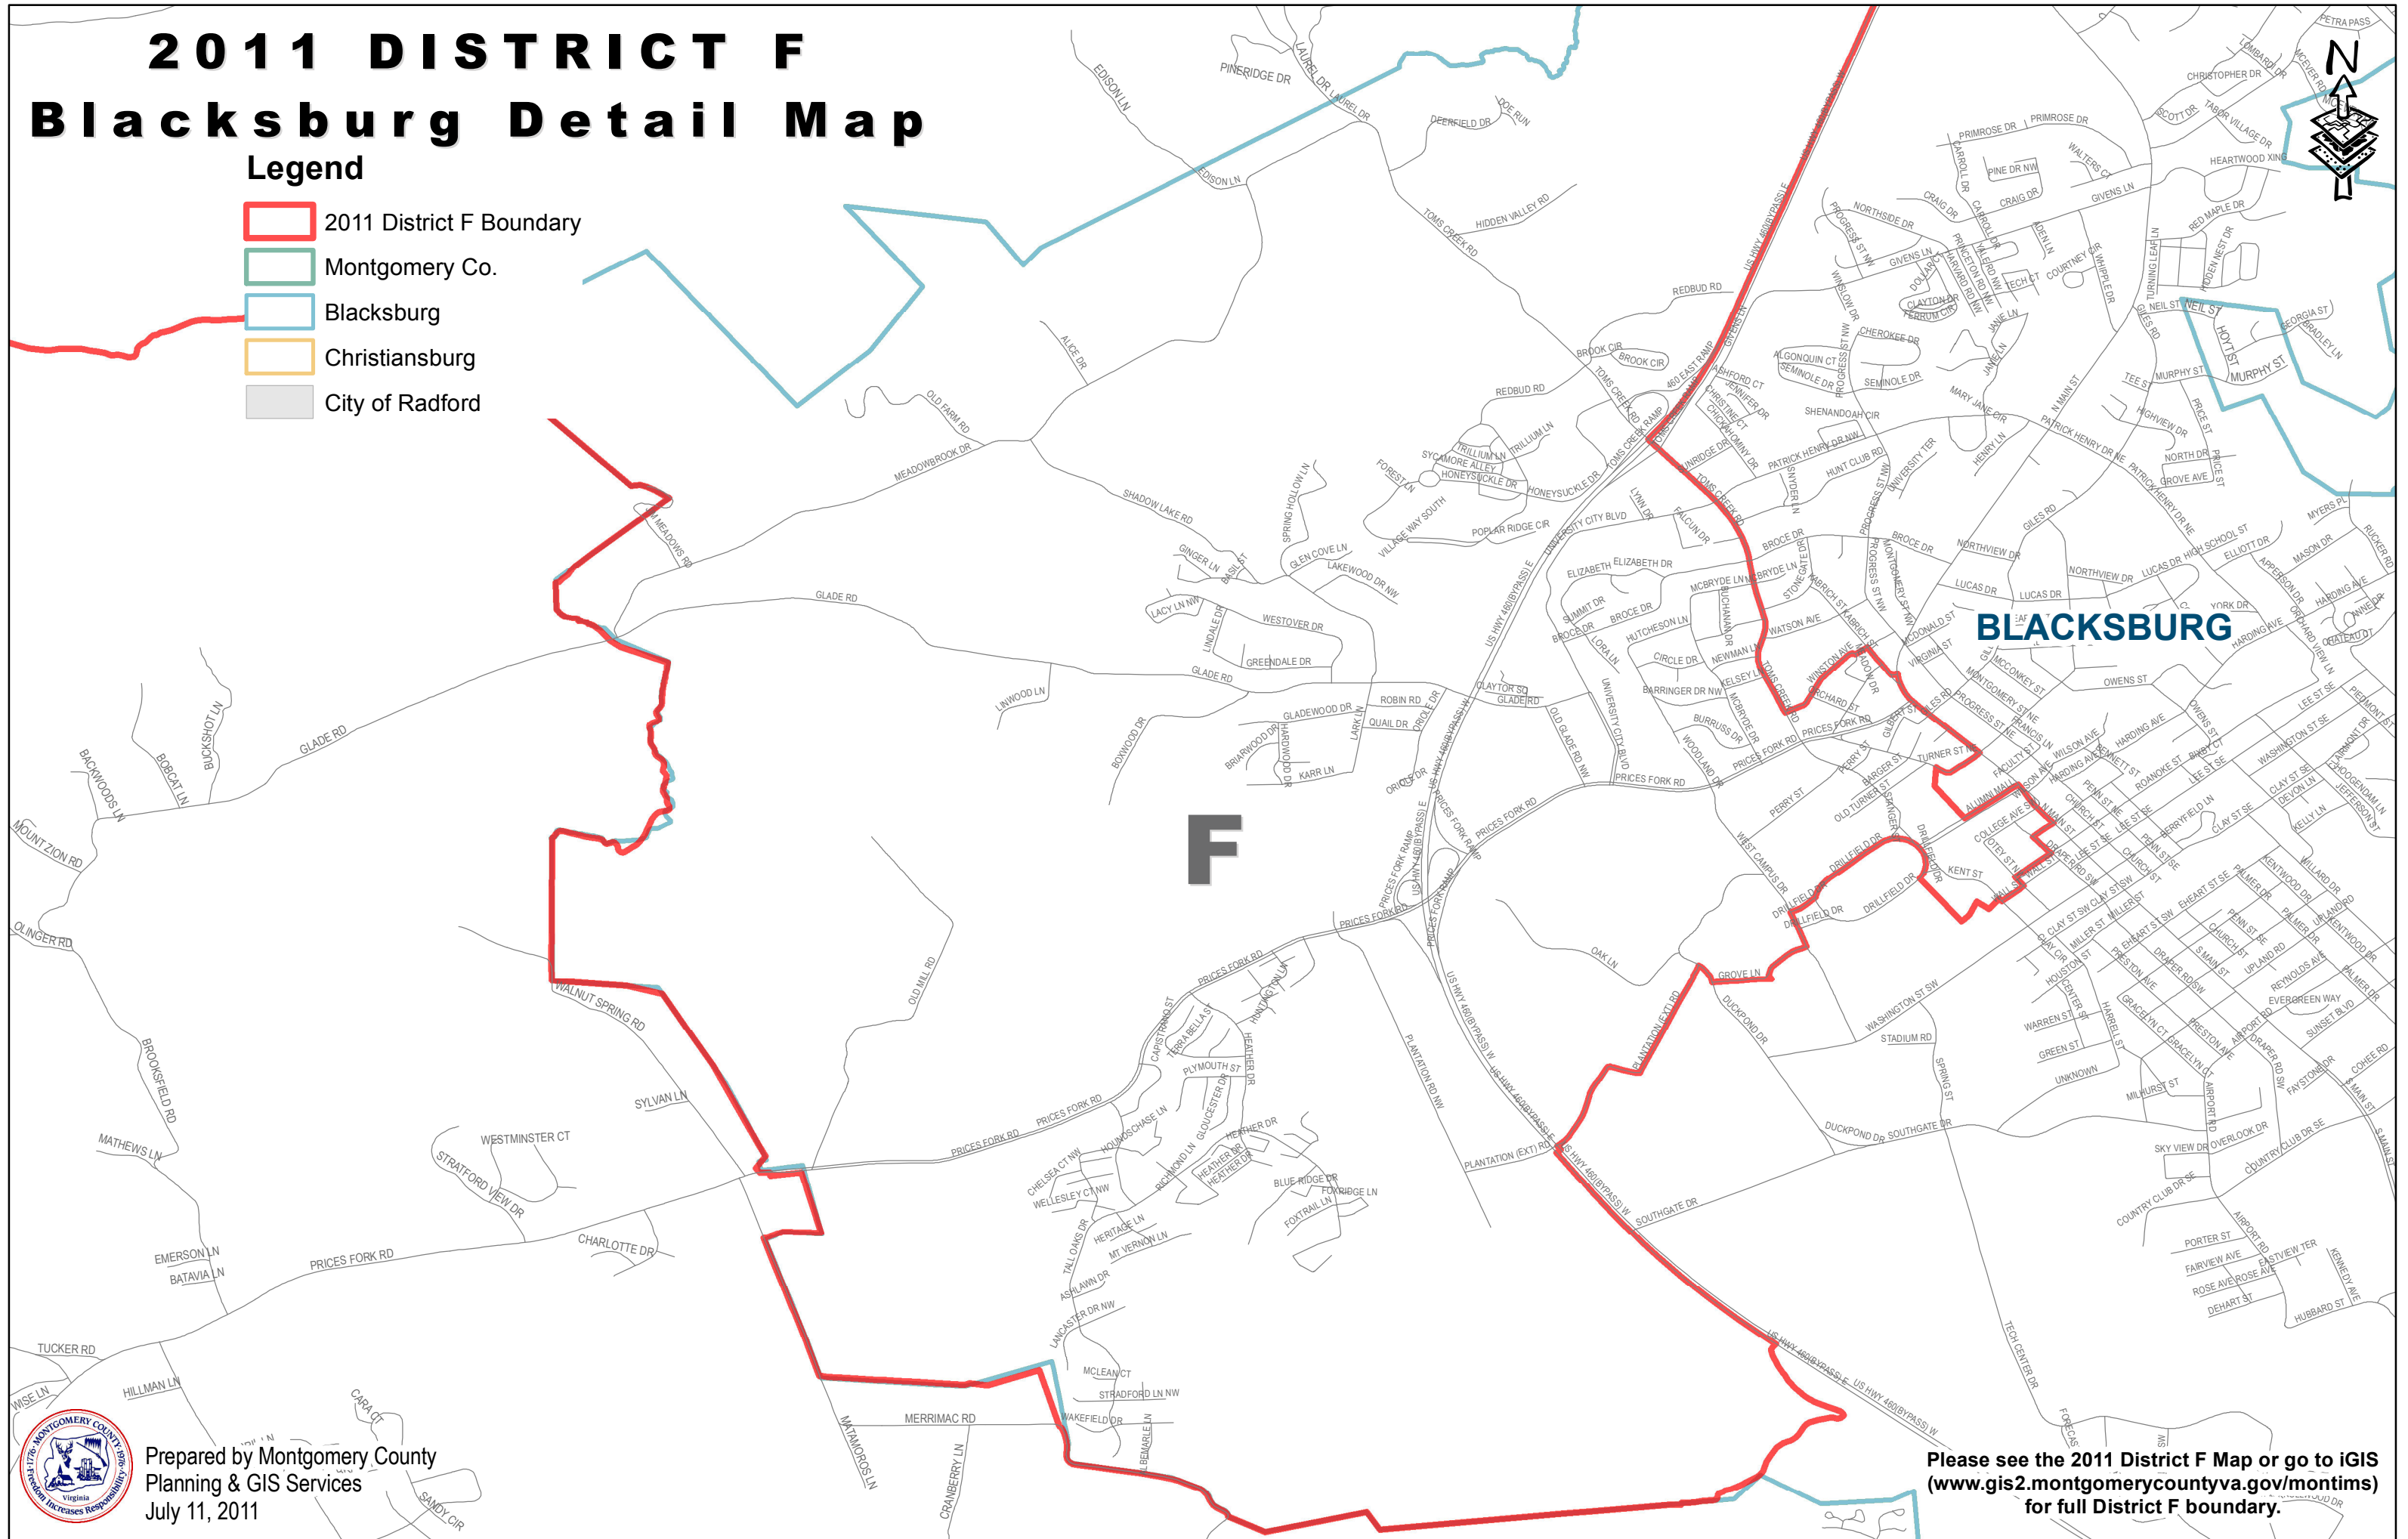

2011 DISTRICT F Blacksburg Detail Map

Legend

-  2011 District F Boundary
-  Montgomery Co.
-  Blacksburg
-  Christiansburg
-  City of Radford

Prepared by Montgomery County
Planning & GIS Services
July 11, 2011

Please see the 2011 District F Map or go to iGIS
(www.gis2.montgomerycountyva.gov/montims)
for full District F boundary.