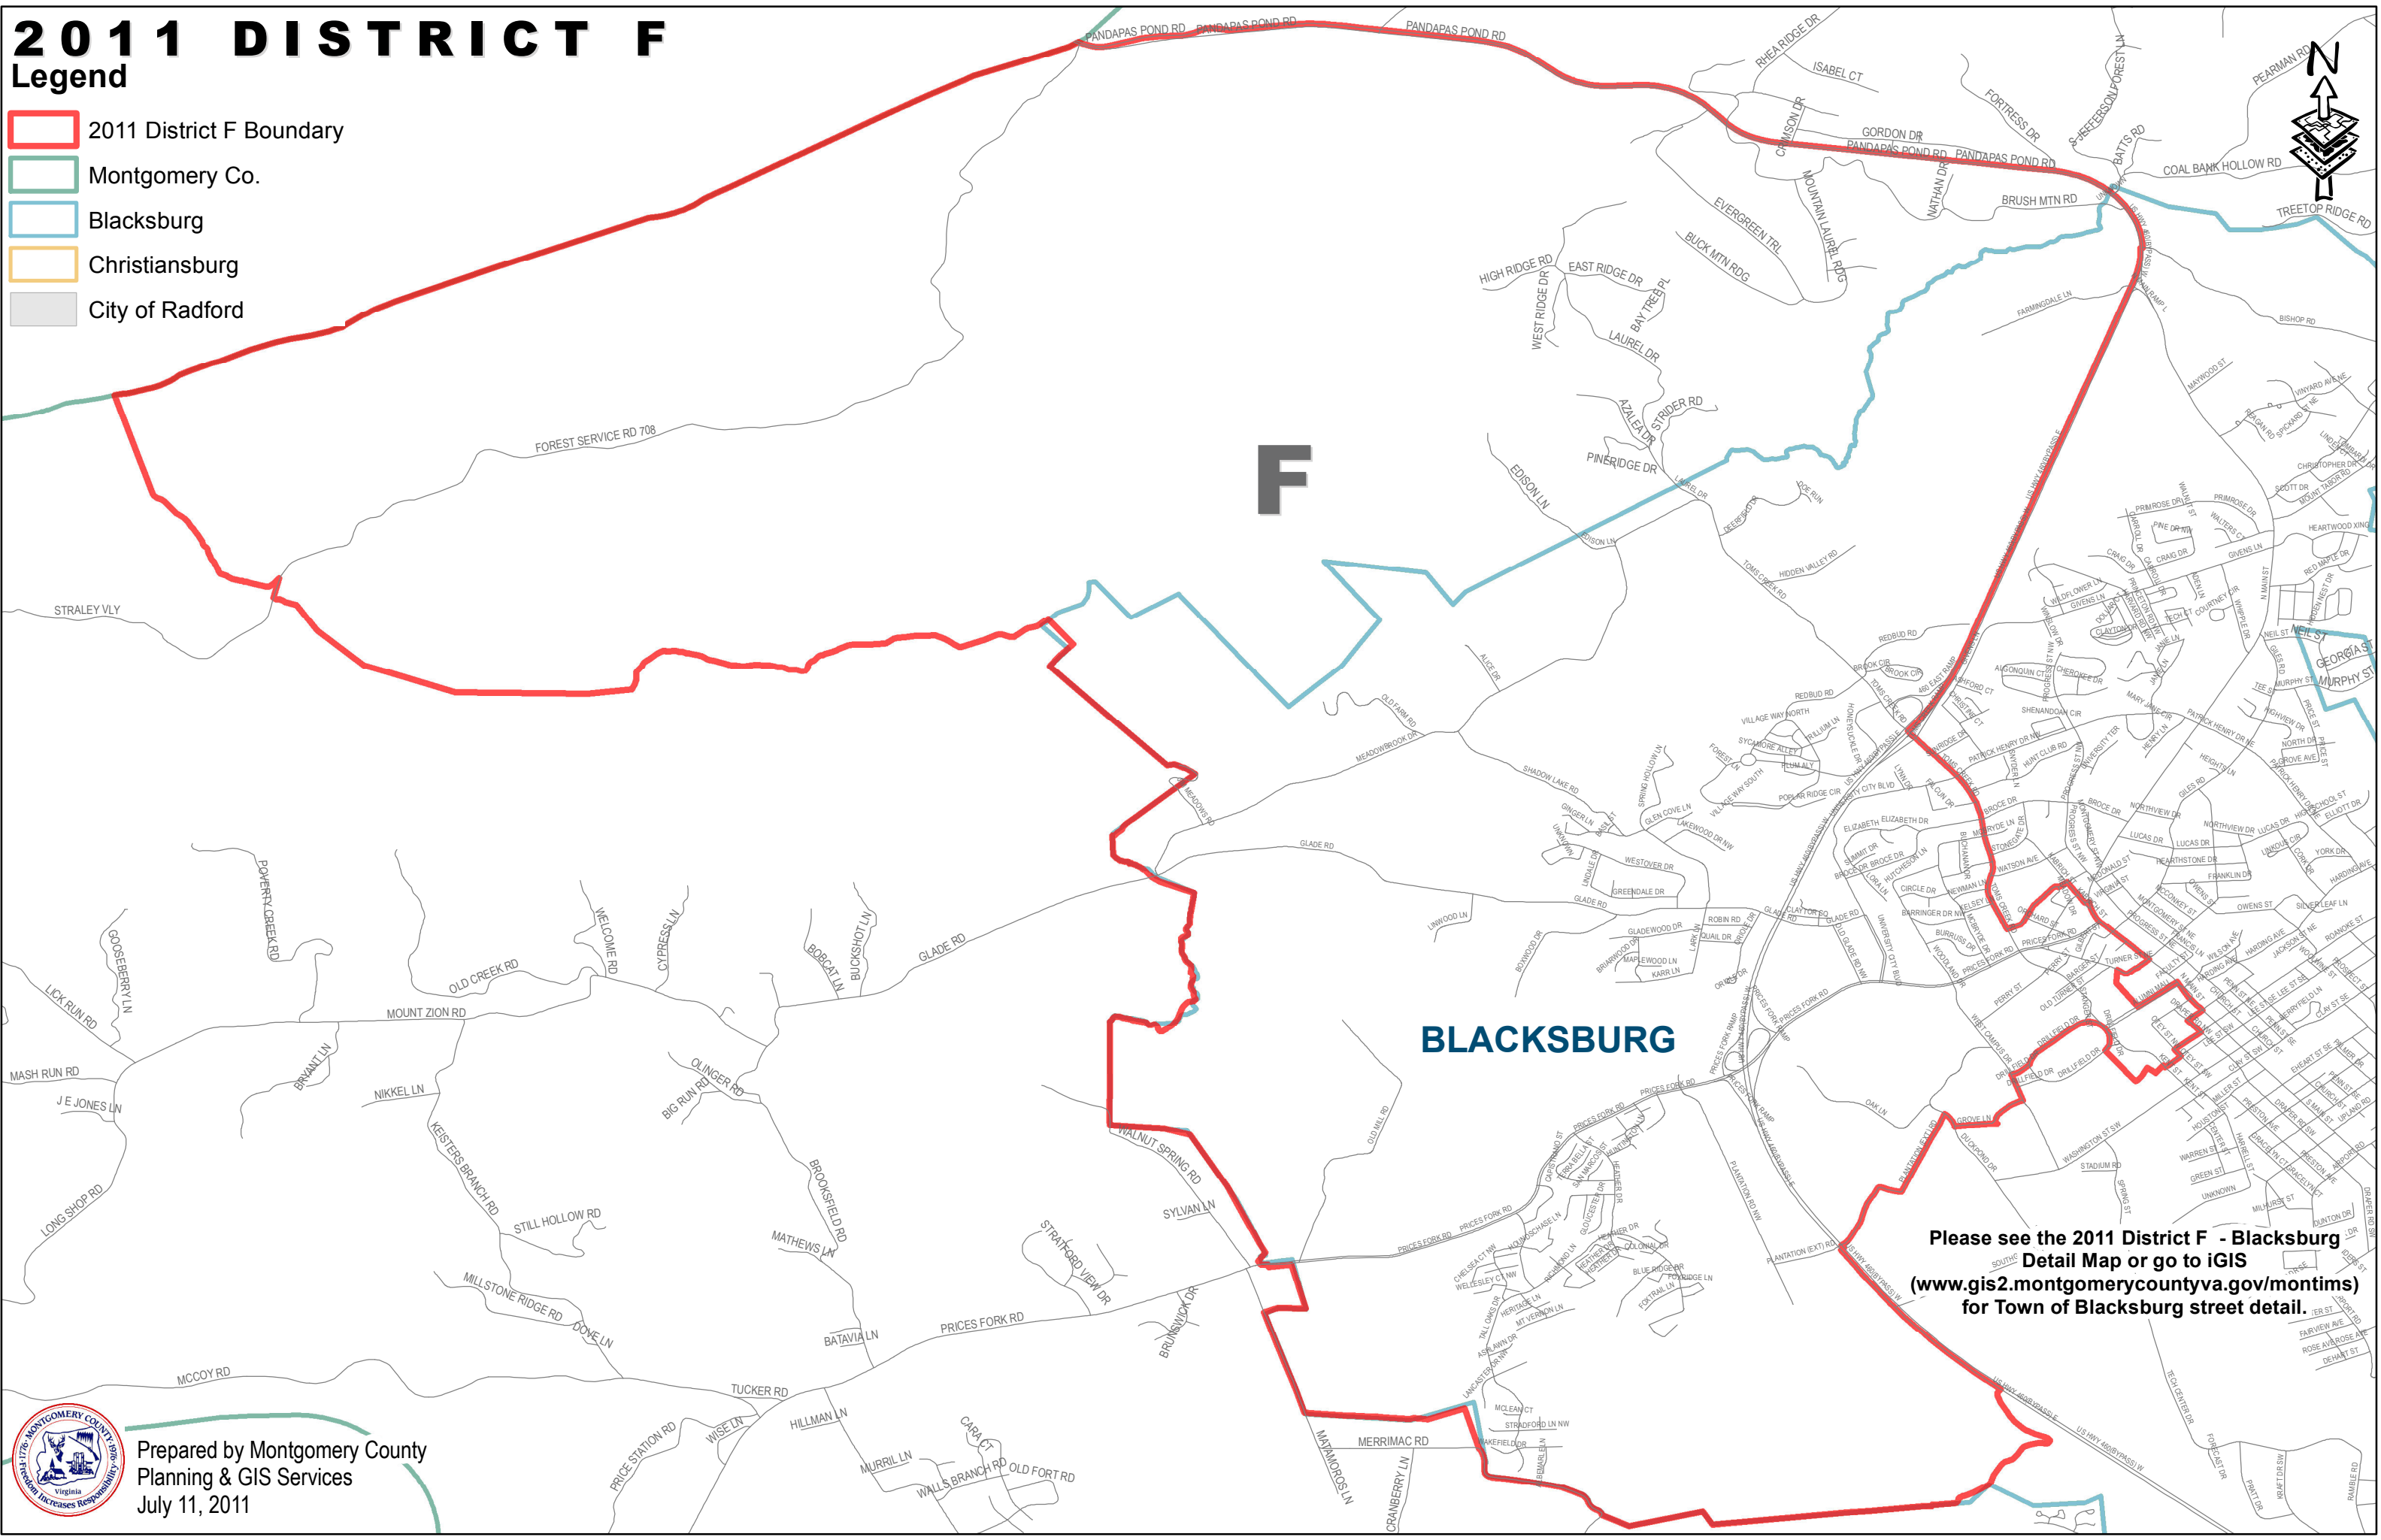

# 2011 DISTRICT F

## Legend

-  2011 District F Boundary
-  Montgomery Co.
-  Blacksburg
-  Christiansburg
-  City of Radford

Please see the 2011 District F - Blacksburg Detail Map or go to iGIS ([www.gis2.montgomerycountyva.gov/montims](http://www.gis2.montgomerycountyva.gov/montims)) for Town of Blacksburg street detail.

Prepared by Montgomery County Planning & GIS Services  
July 11, 2011