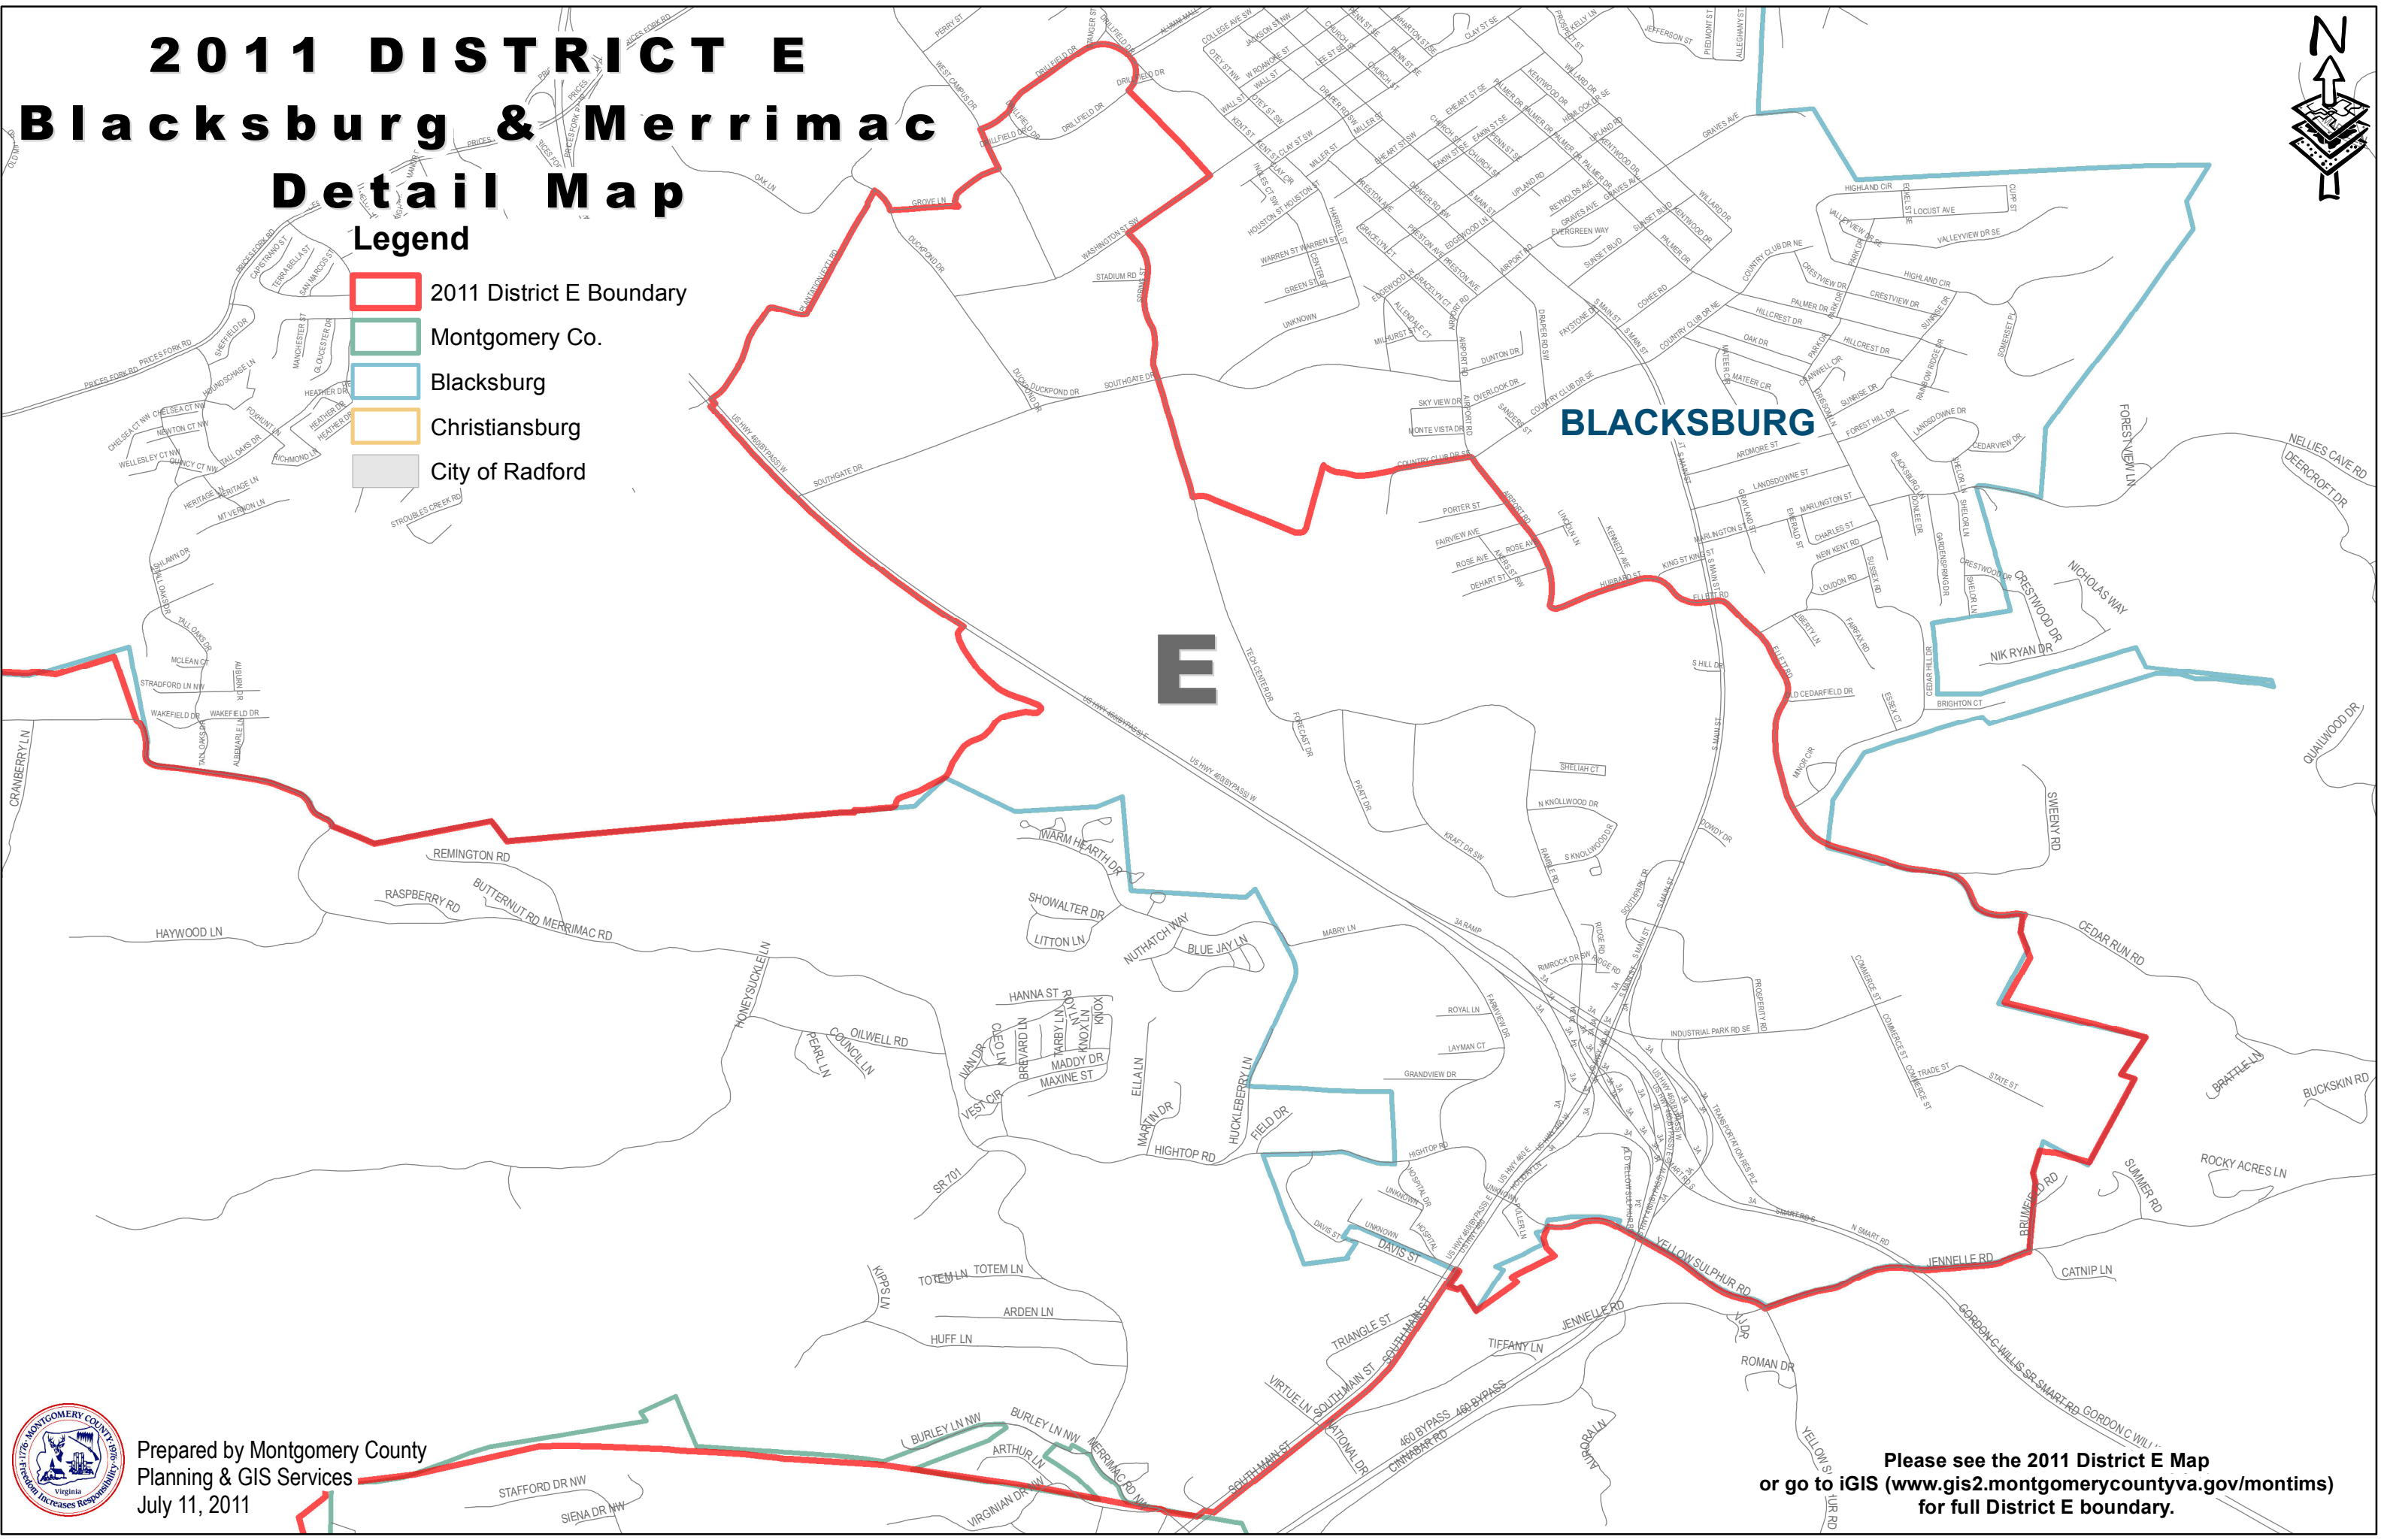

2011 DISTRICT E Blacksburg & Merrimac Detail Map

Legend

-  2011 District E Boundary
-  Montgomery Co.
-  Blacksburg
-  Christiansburg
-  City of Radford

Prepared by Montgomery County
Planning & GIS Services
July 11, 2011

Please see the 2011 District E Map
or go to iGIS (www.gis2.montgomerycountyva.gov/montims)
for full District E boundary.