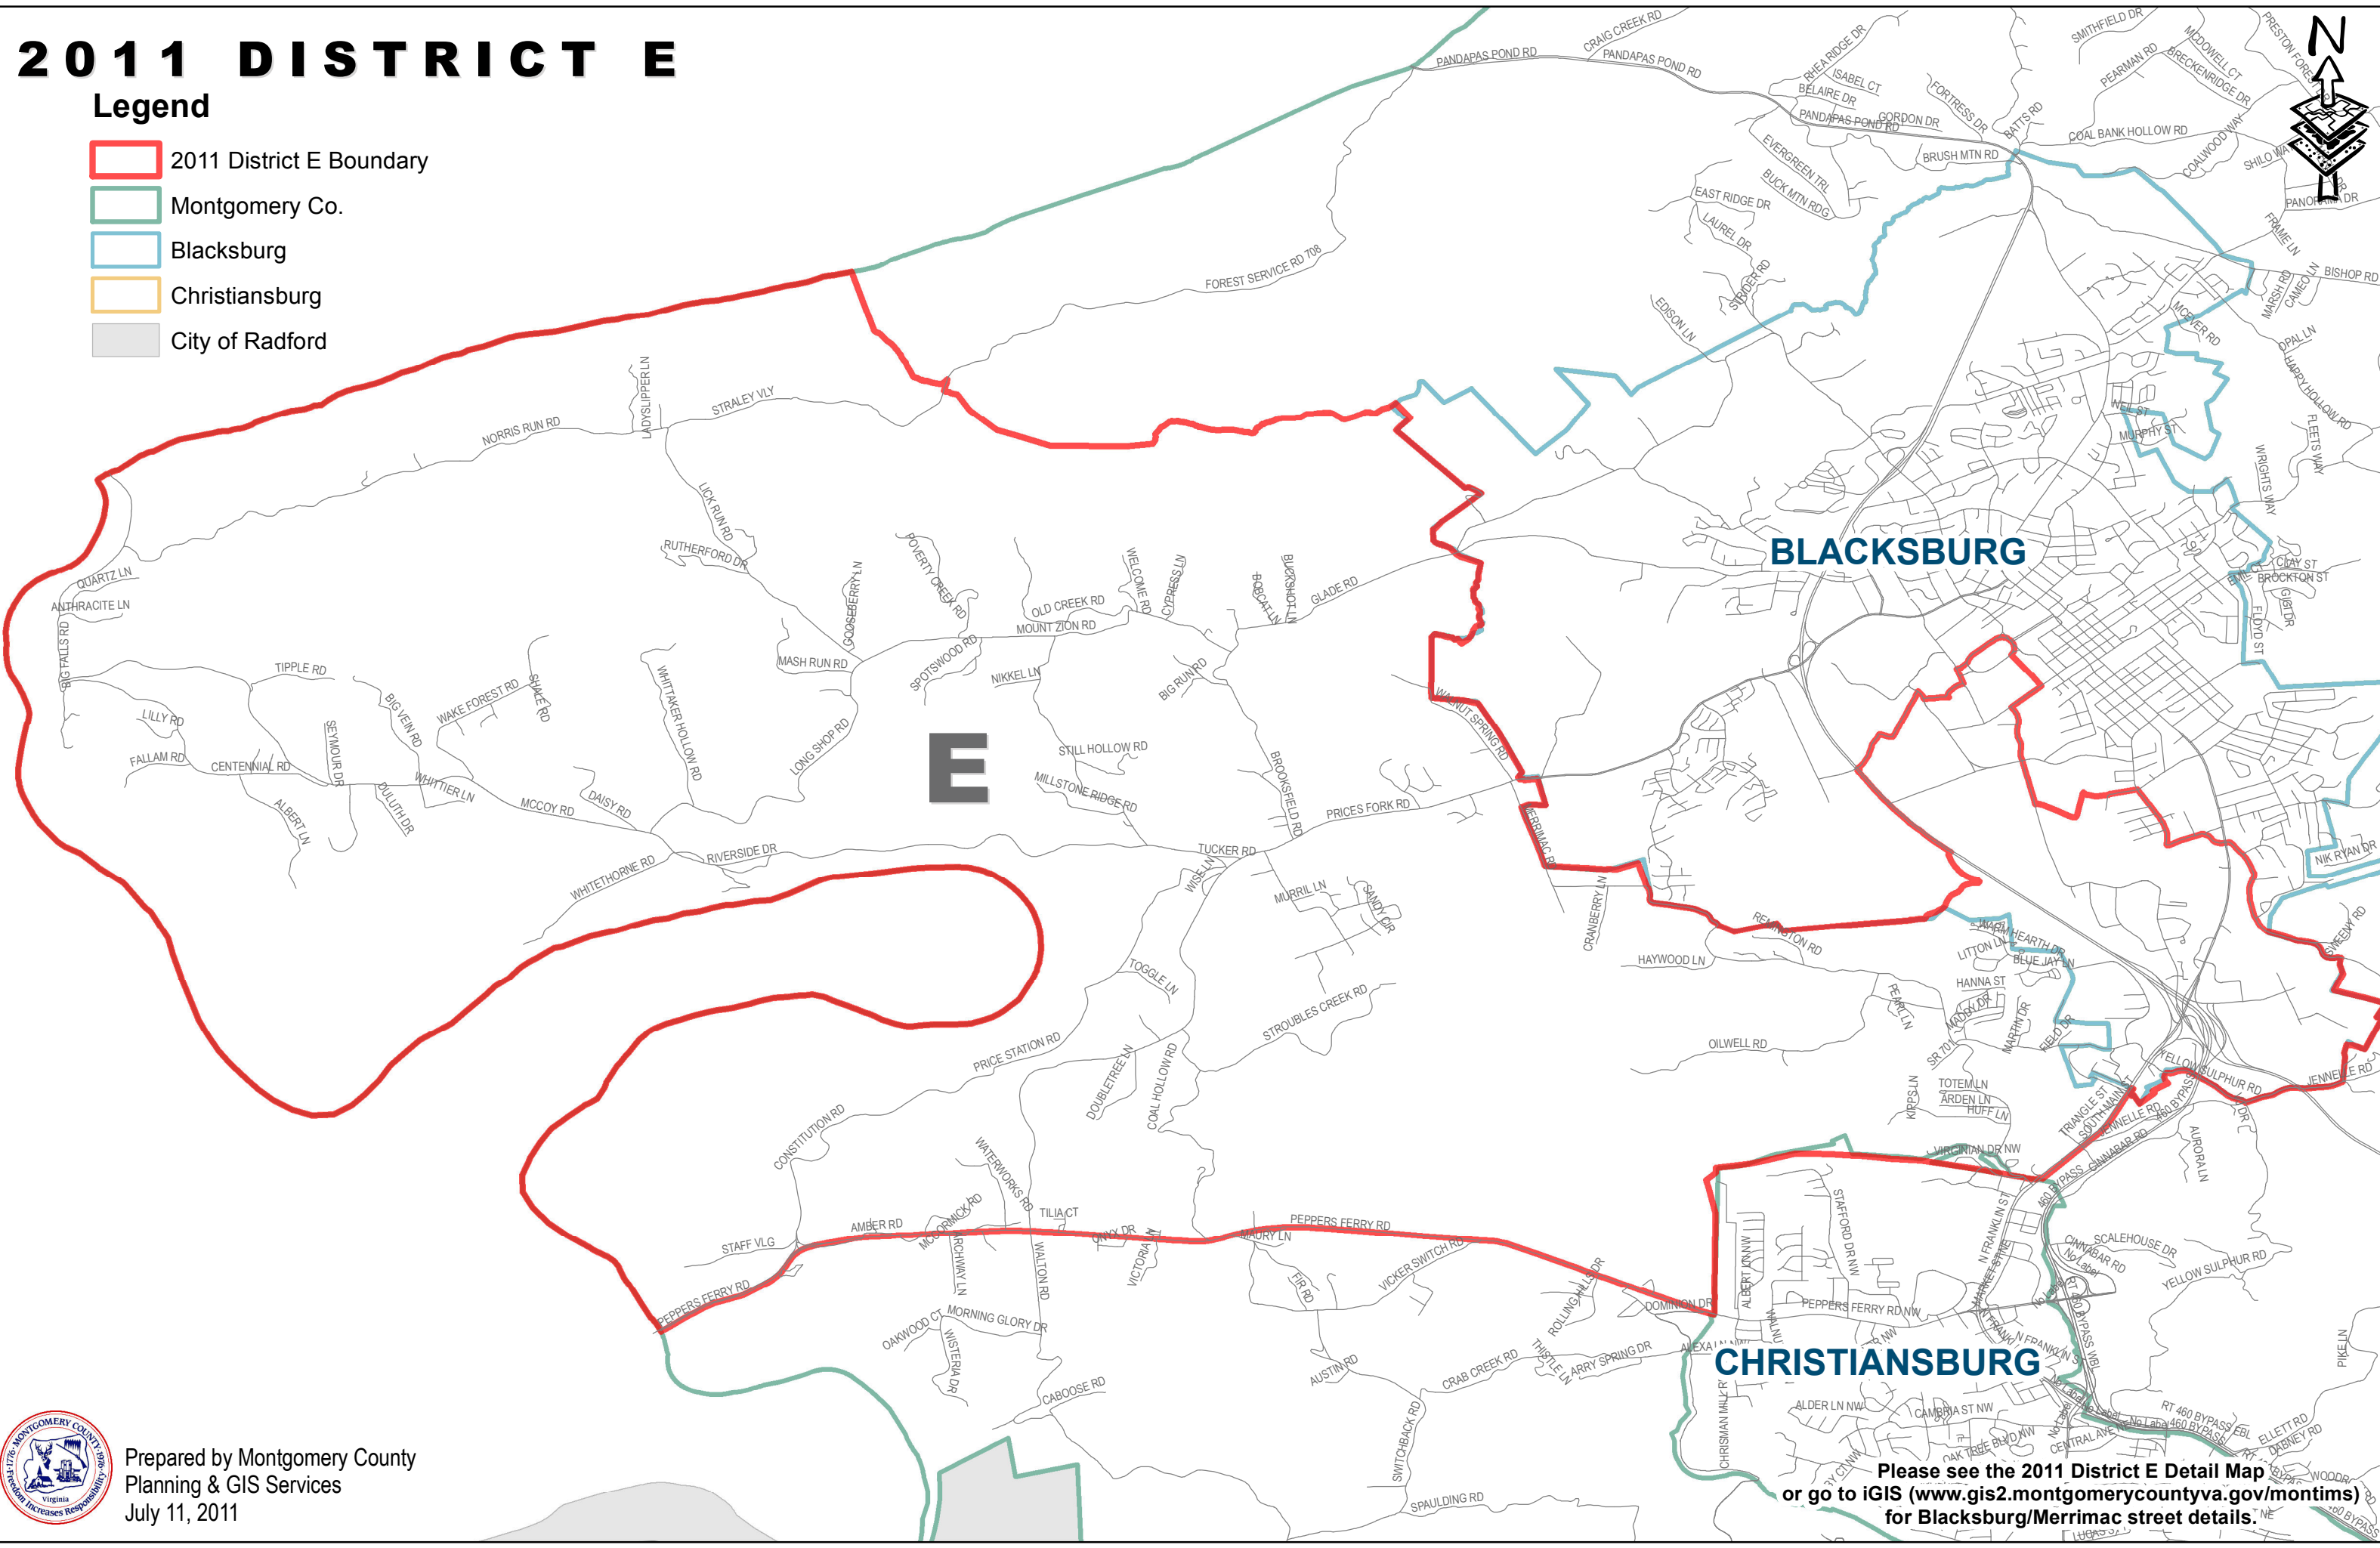

2011 DISTRICT E

Legend

-  2011 District E Boundary
-  Montgomery Co.
-  Blacksburg
-  Christiansburg
-  City of Radford

BLACKSBURG

CHRISTIANSBURG

Prepared by Montgomery County
Planning & GIS Services
July 11, 2011

Please see the 2011 District E Detail Map
or go to iGIS (www.gis2.montgomerycountyva.gov/montims)
for Blacksburg/Merrimac street details.