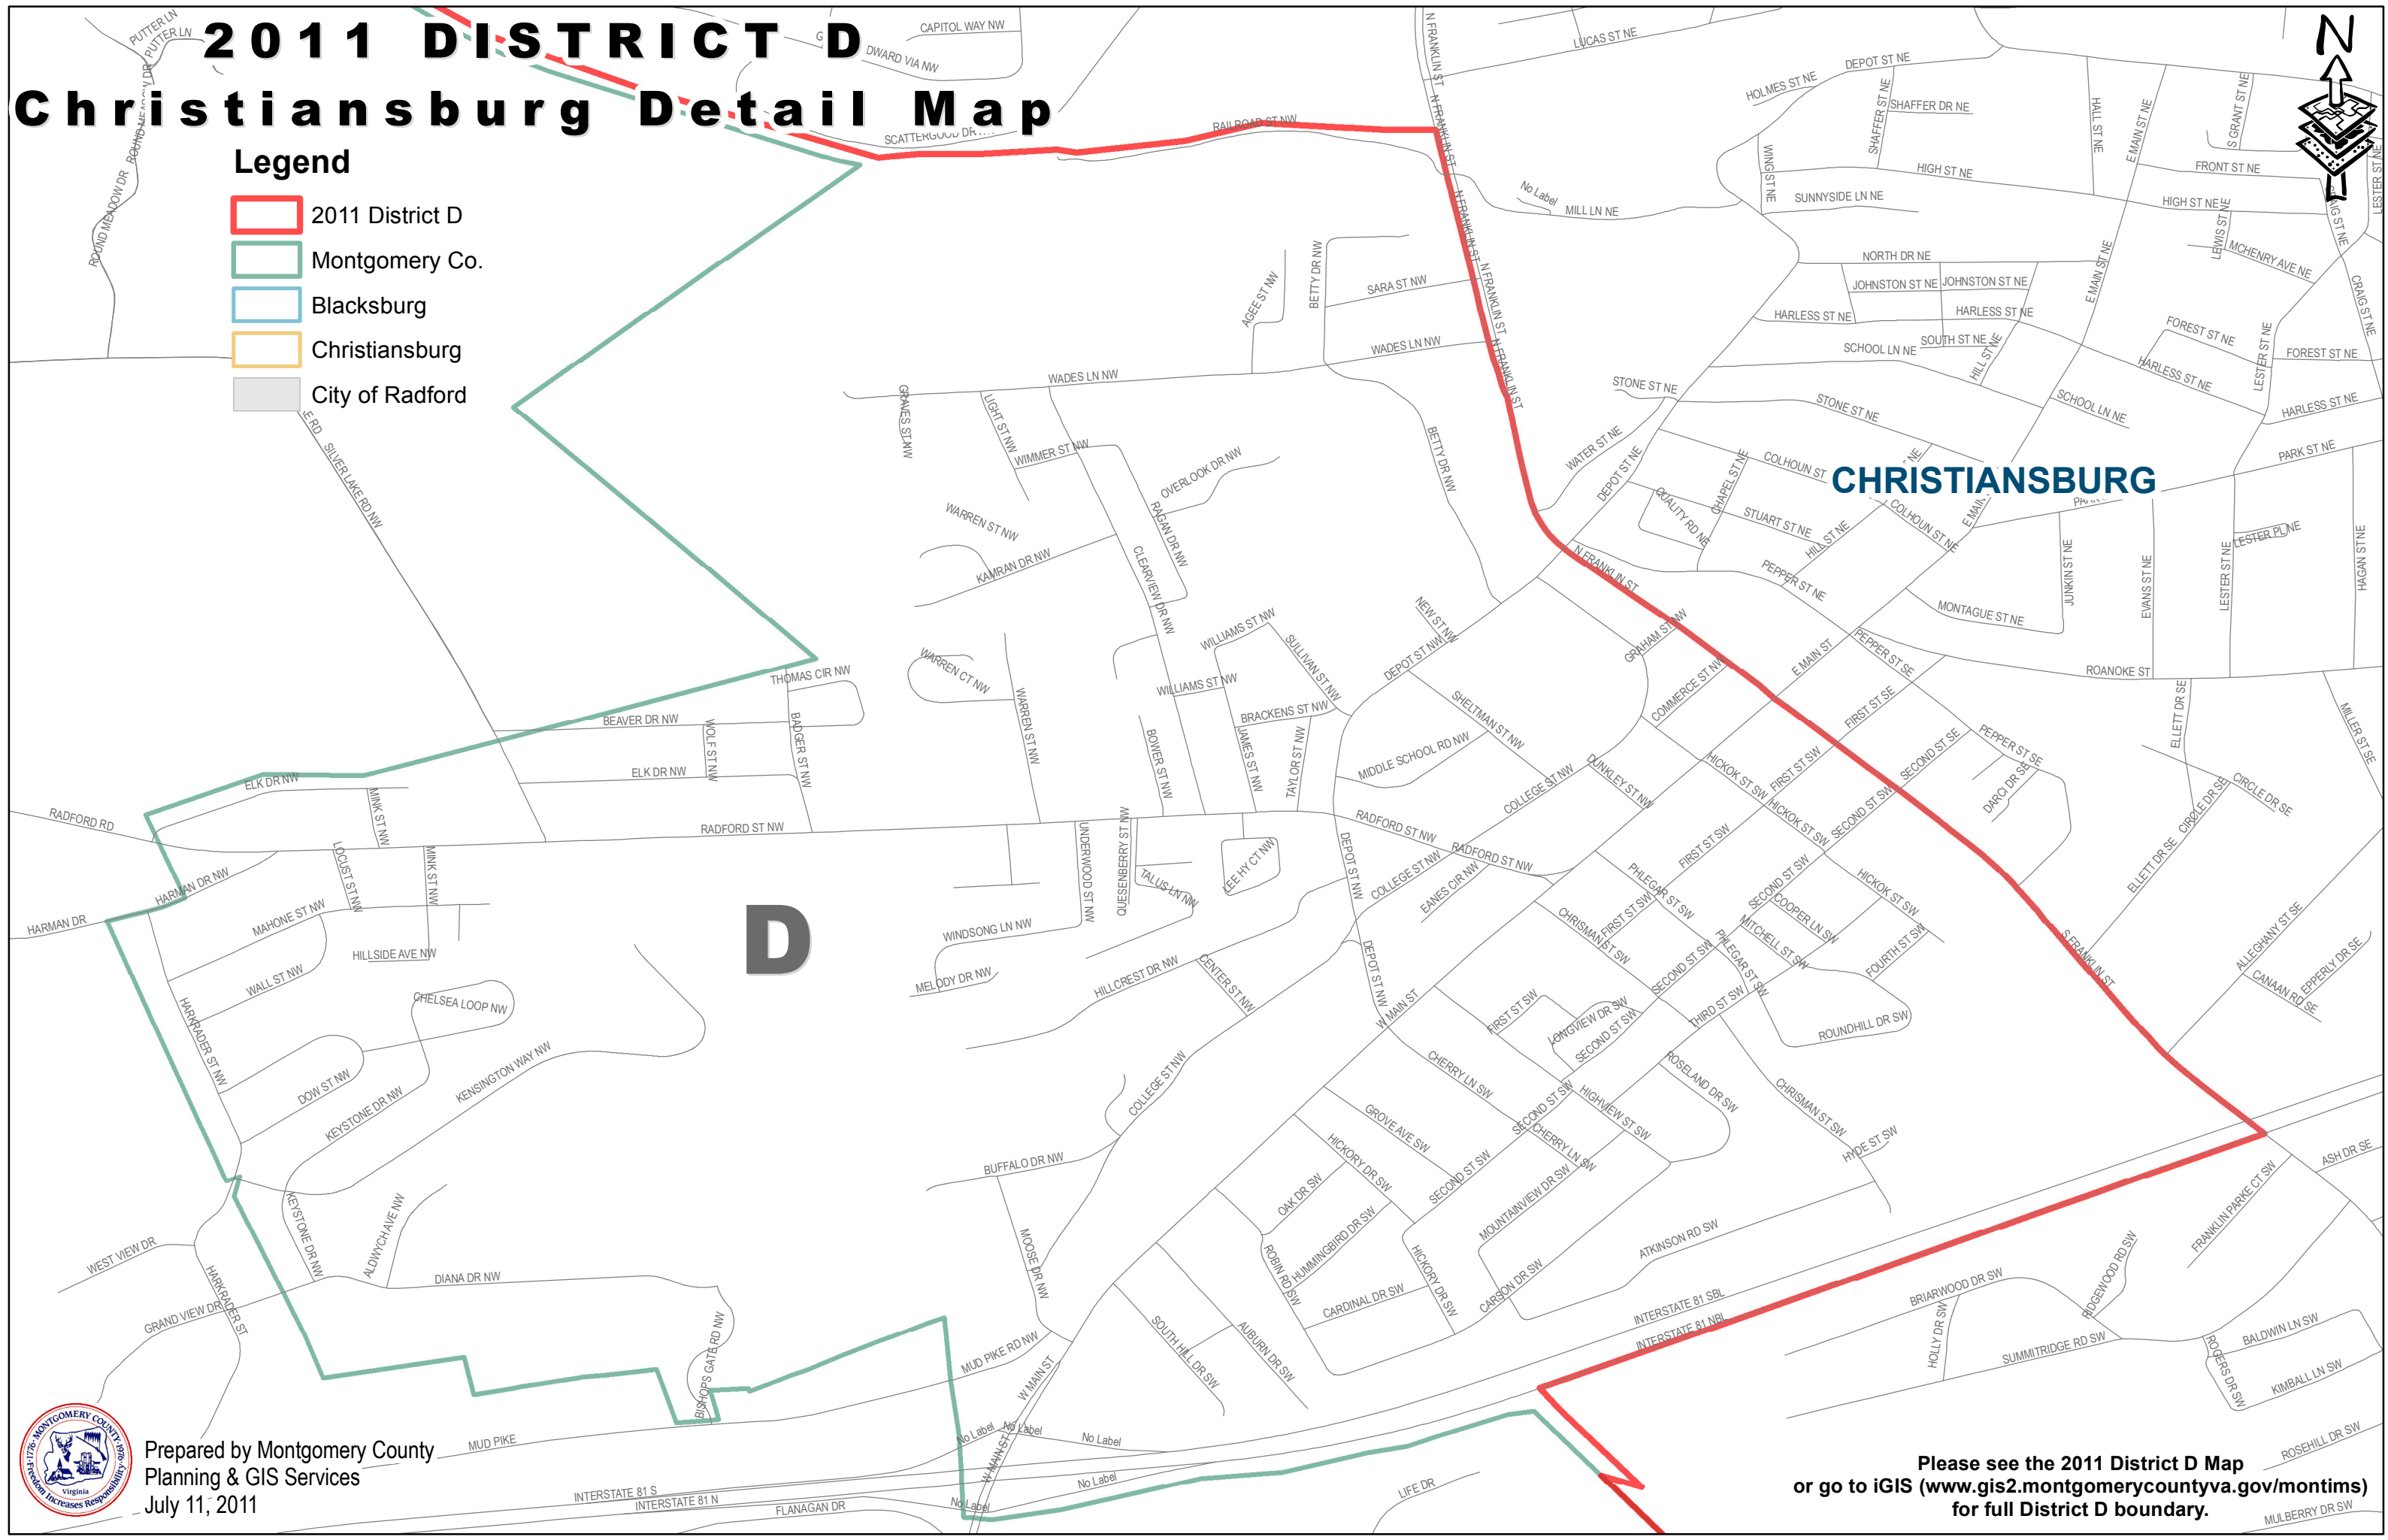

2011 DISTRICT D Christiansburg Detail Map

Legend

-  2011 District D
-  Montgomery Co.
-  Blacksburg
-  Christiansburg
-  City of Radford

Prepared by Montgomery County
Planning & GIS Services
July 11, 2011

Please see the 2011 District D Map
or go to iGIS (www.gis2.montgomerycountyva.gov/montims)
for full District D boundary.