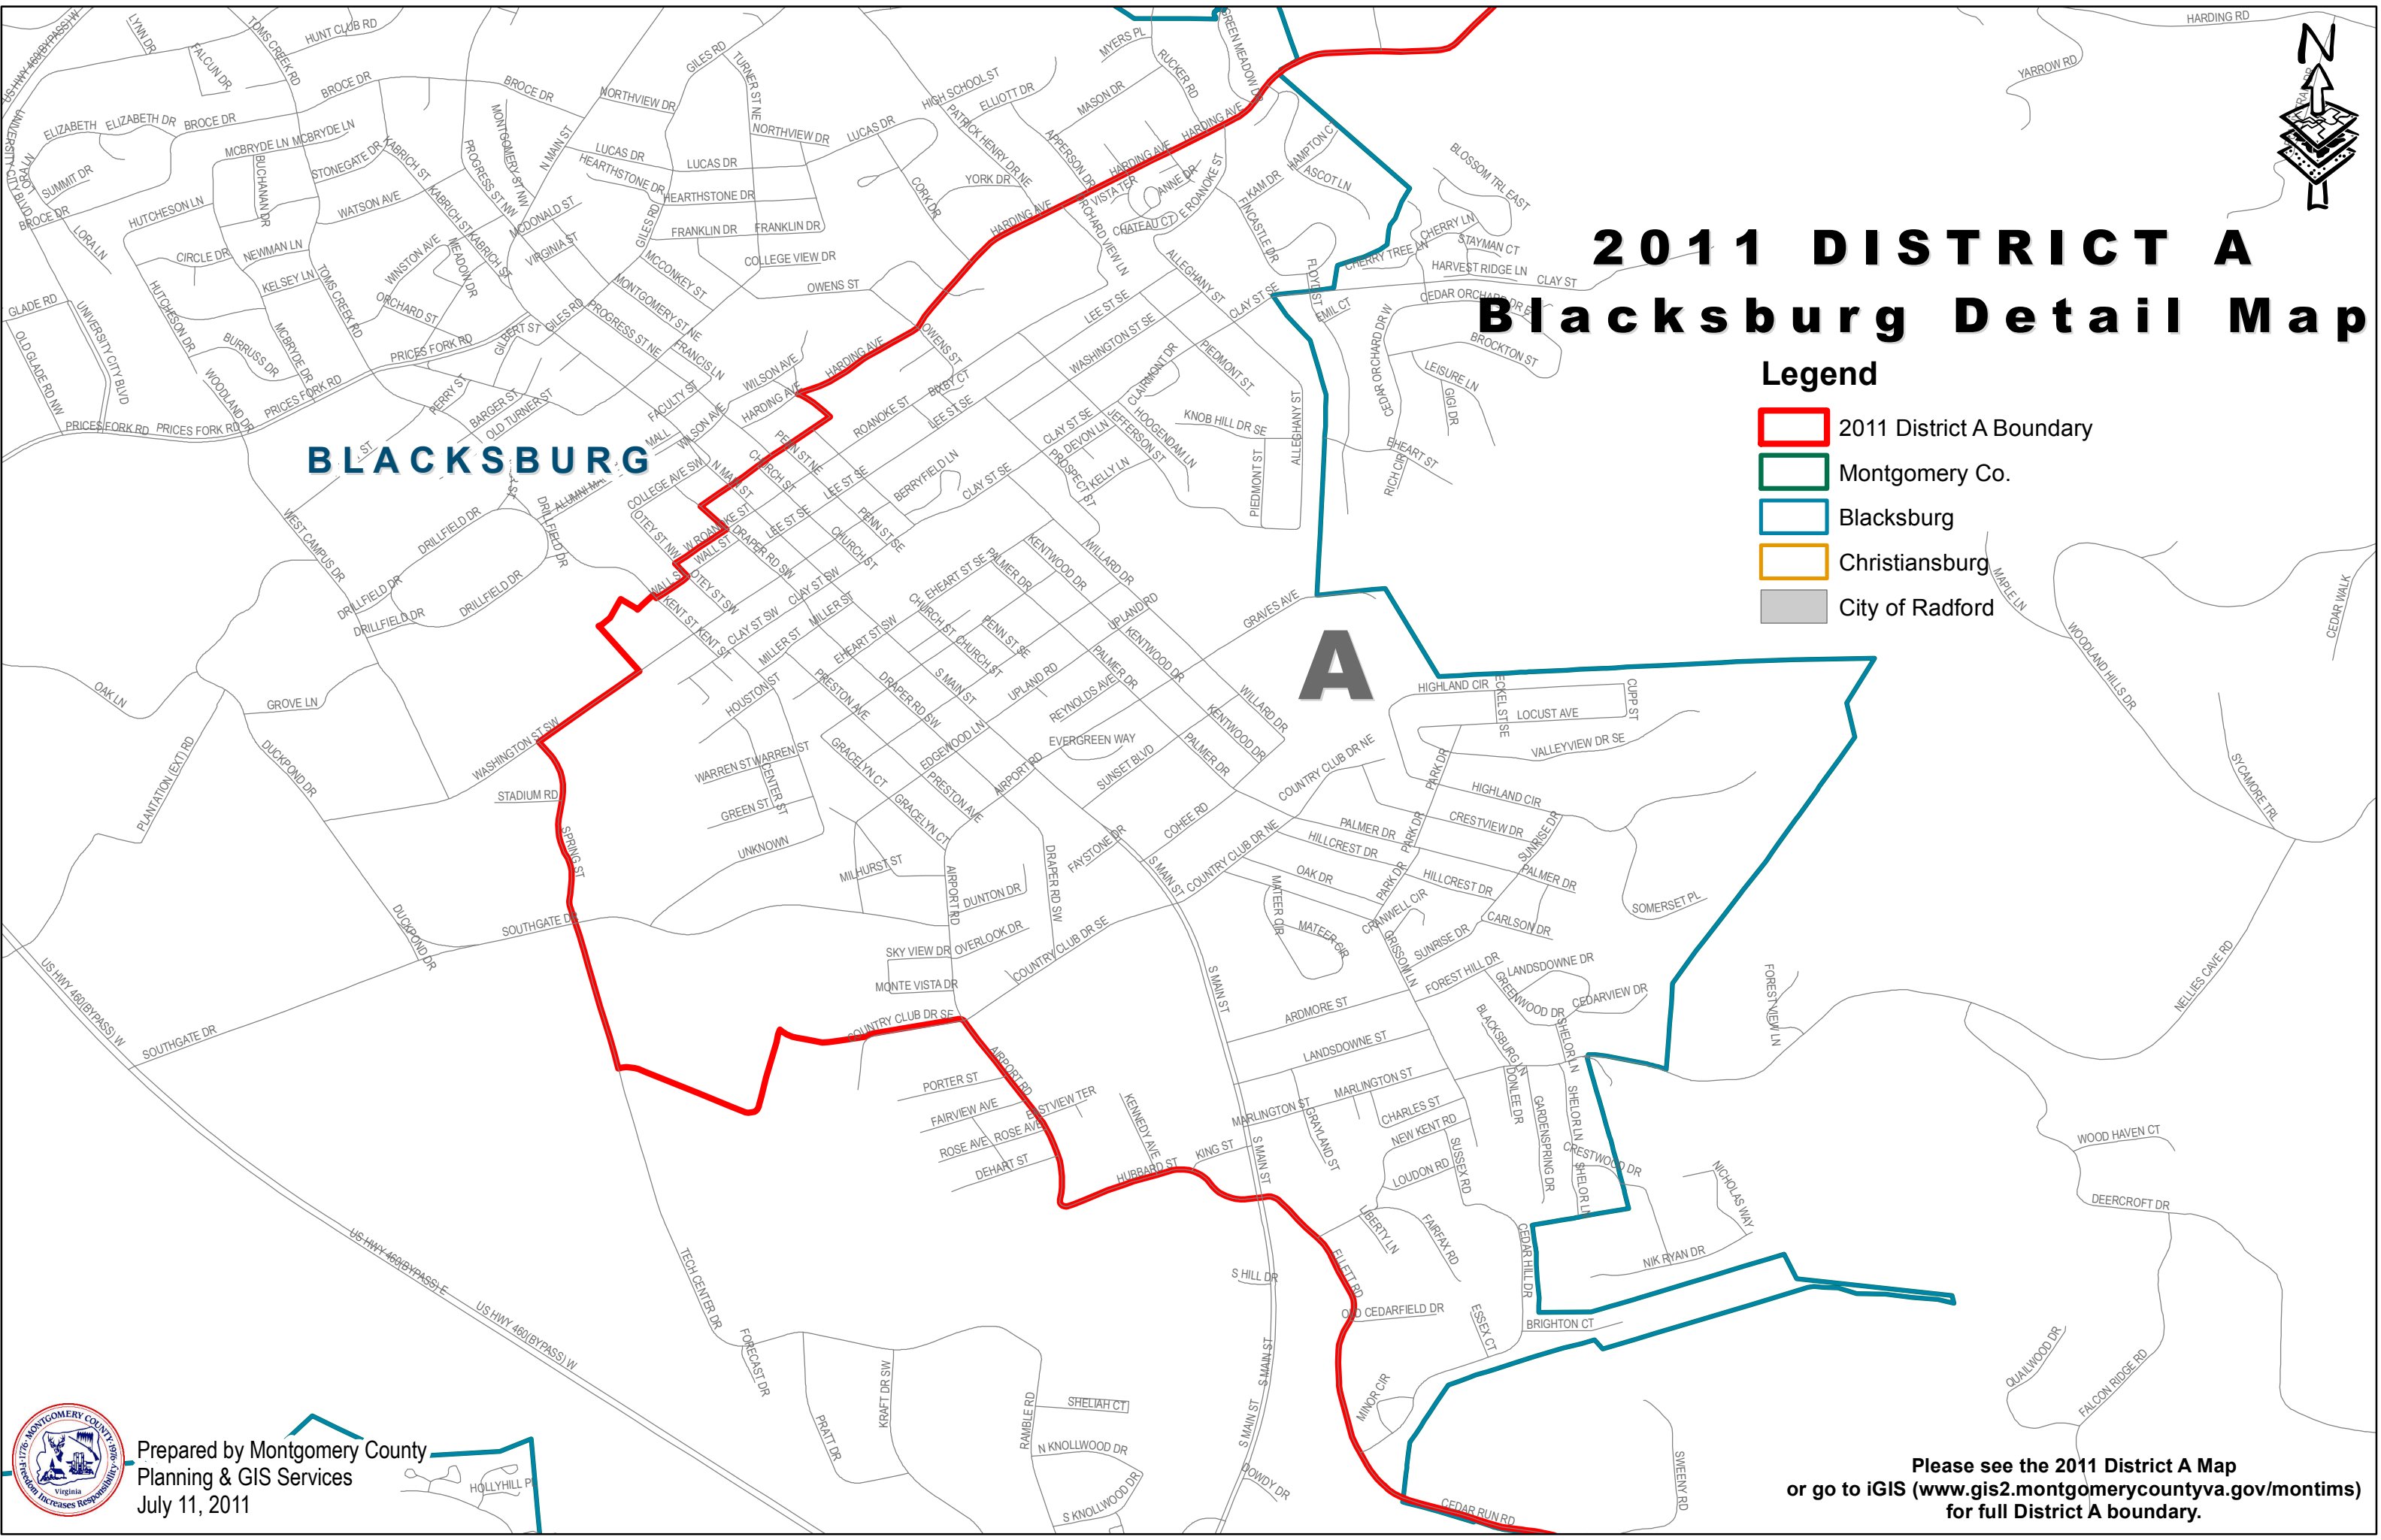

# 2011 DISTRICT A Blacksburg Detail Map

- Legend**
-  2011 District A Boundary
  -  Montgomery Co.
  -  Blacksburg
  -  Christiansburg
  -  City of Radford

**BLACKSBURG**

**A**

Prepared by Montgomery County  
Planning & GIS Services  
July 11, 2011

Please see the 2011 District A Map  
or go to iGIS ([www.gis2.montgomerycountyva.gov/montims](http://www.gis2.montgomerycountyva.gov/montims))  
for full District A boundary.