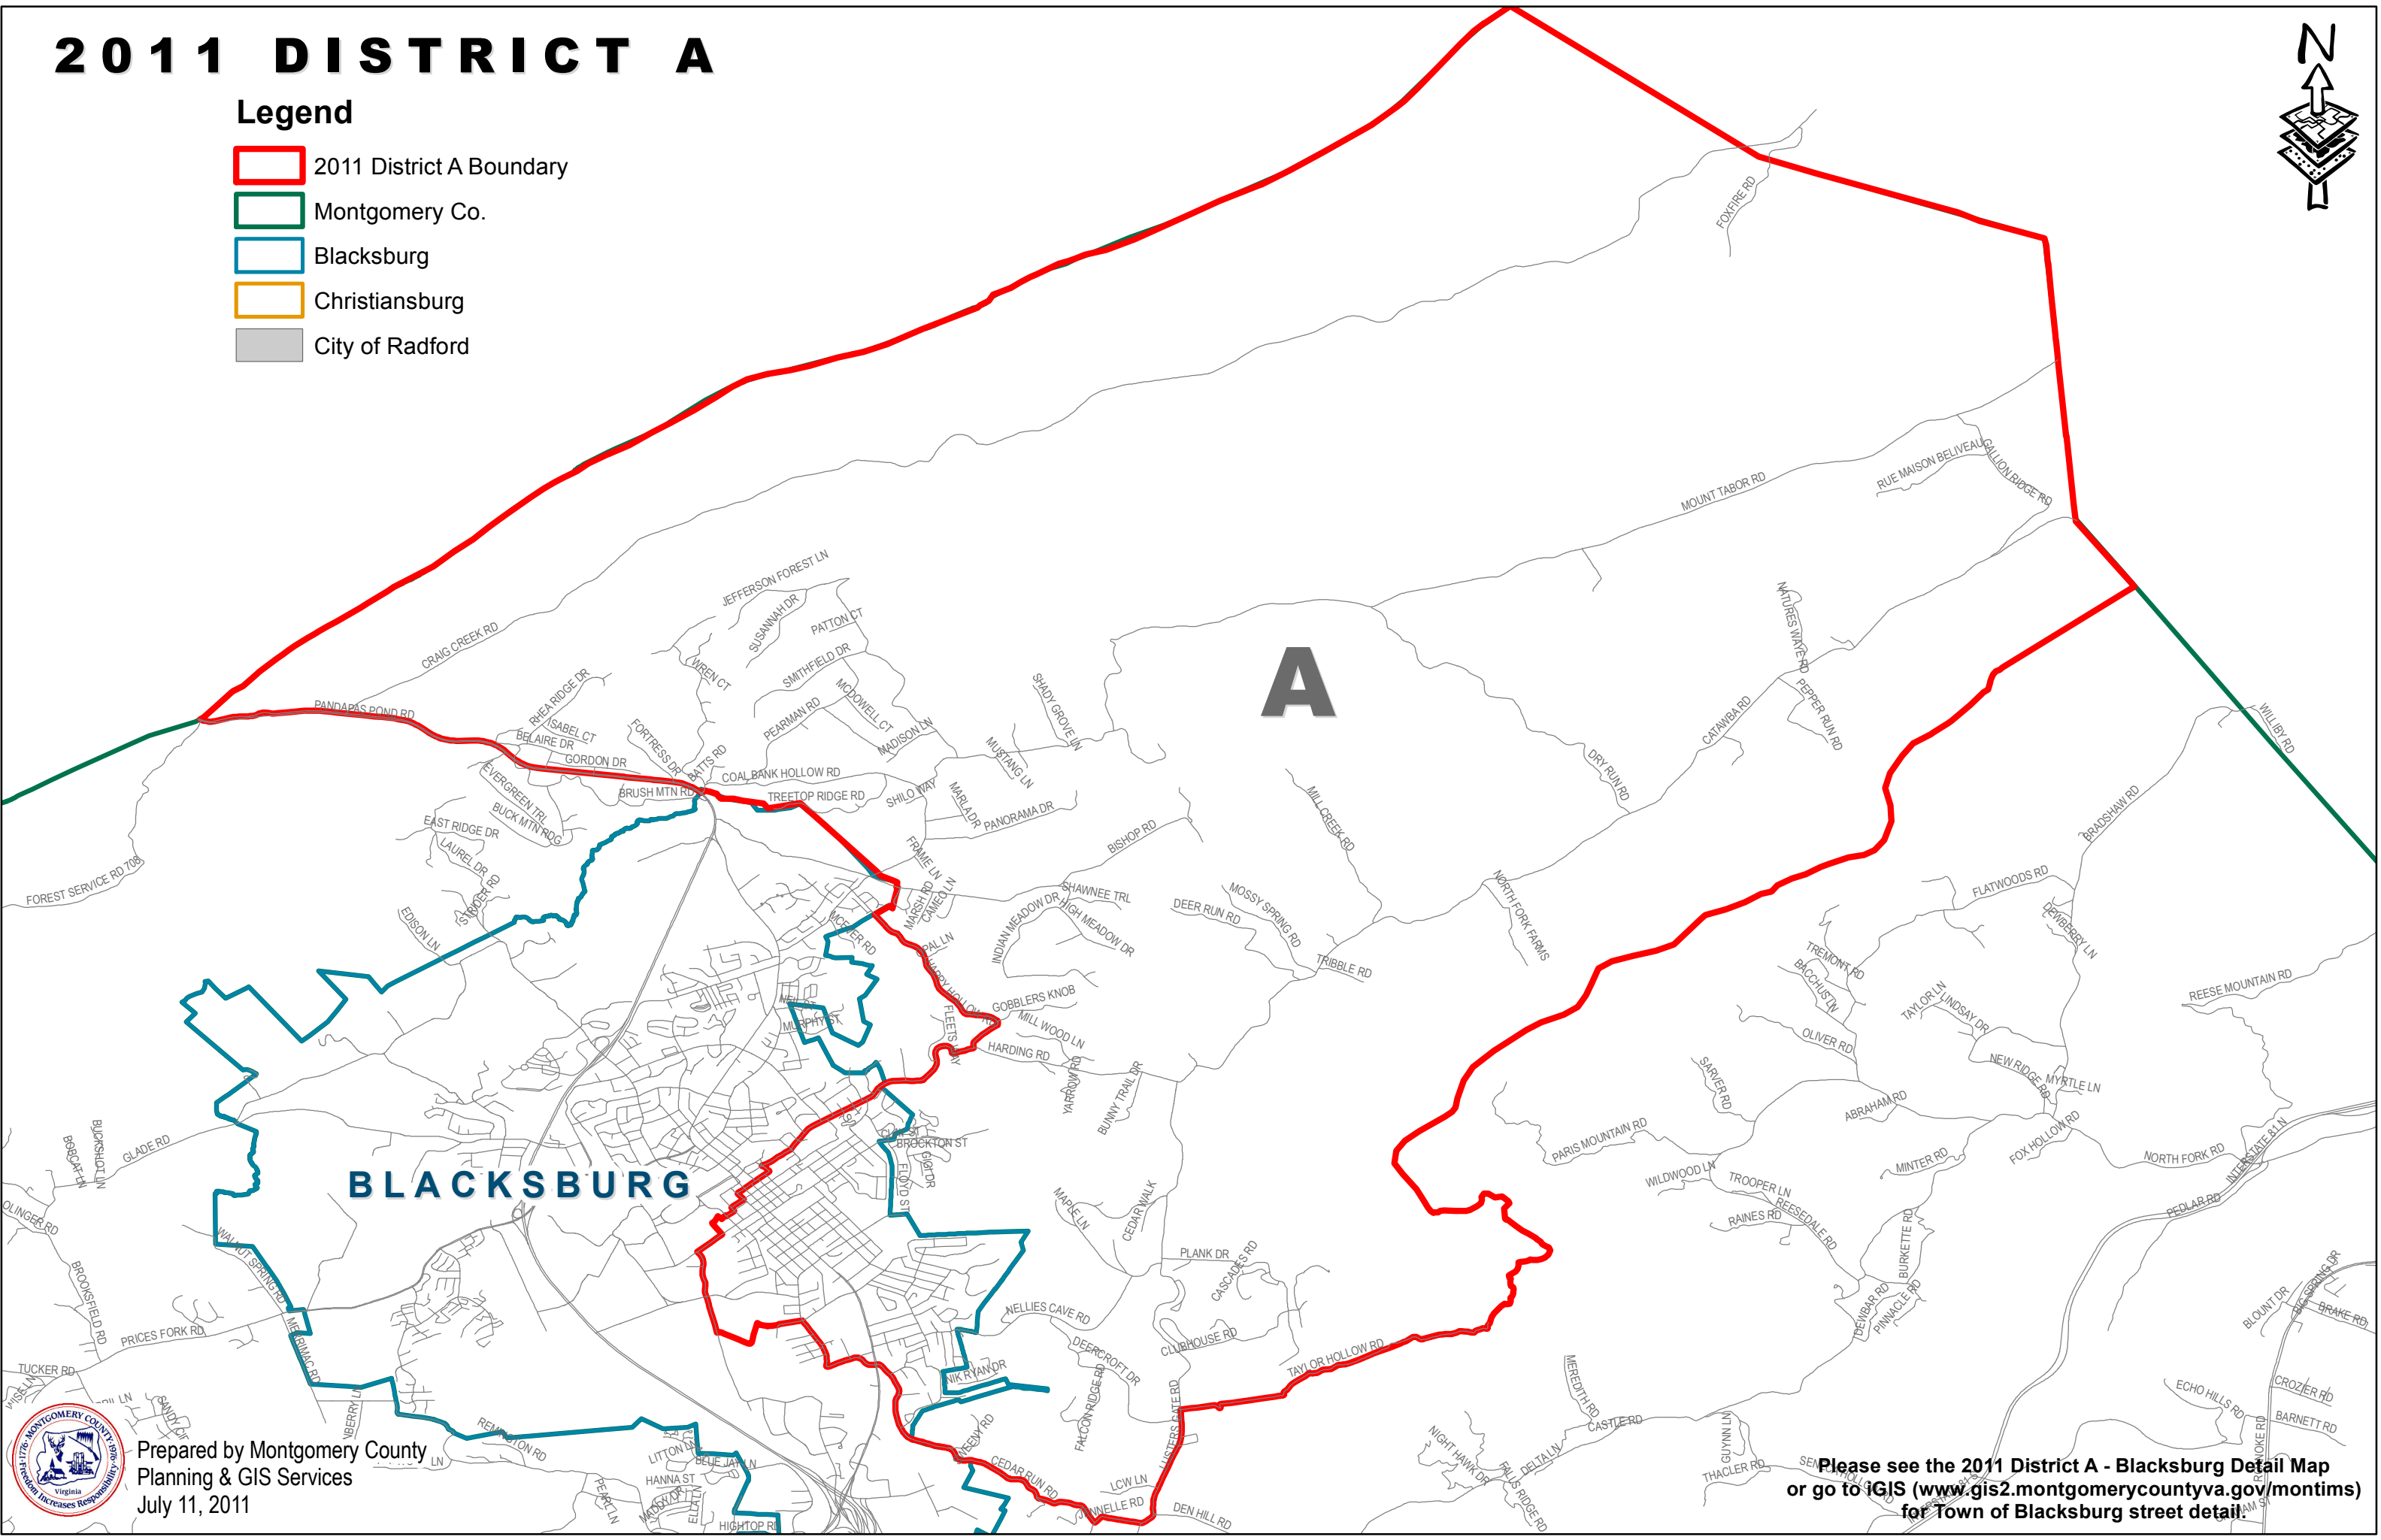

2011 DISTRICT A

Legend

-  2011 District A Boundary
-  Montgomery Co.
-  Blacksburg
-  Christiansburg
-  City of Radford

Prepared by Montgomery County
Planning & GIS Services
July 11, 2011

Please see the 2011 District A - Blacksburg Detail Map
or go to iGIS (www.gis2.montgomerycountyva.gov/montims)
for Town of Blacksburg street detail.